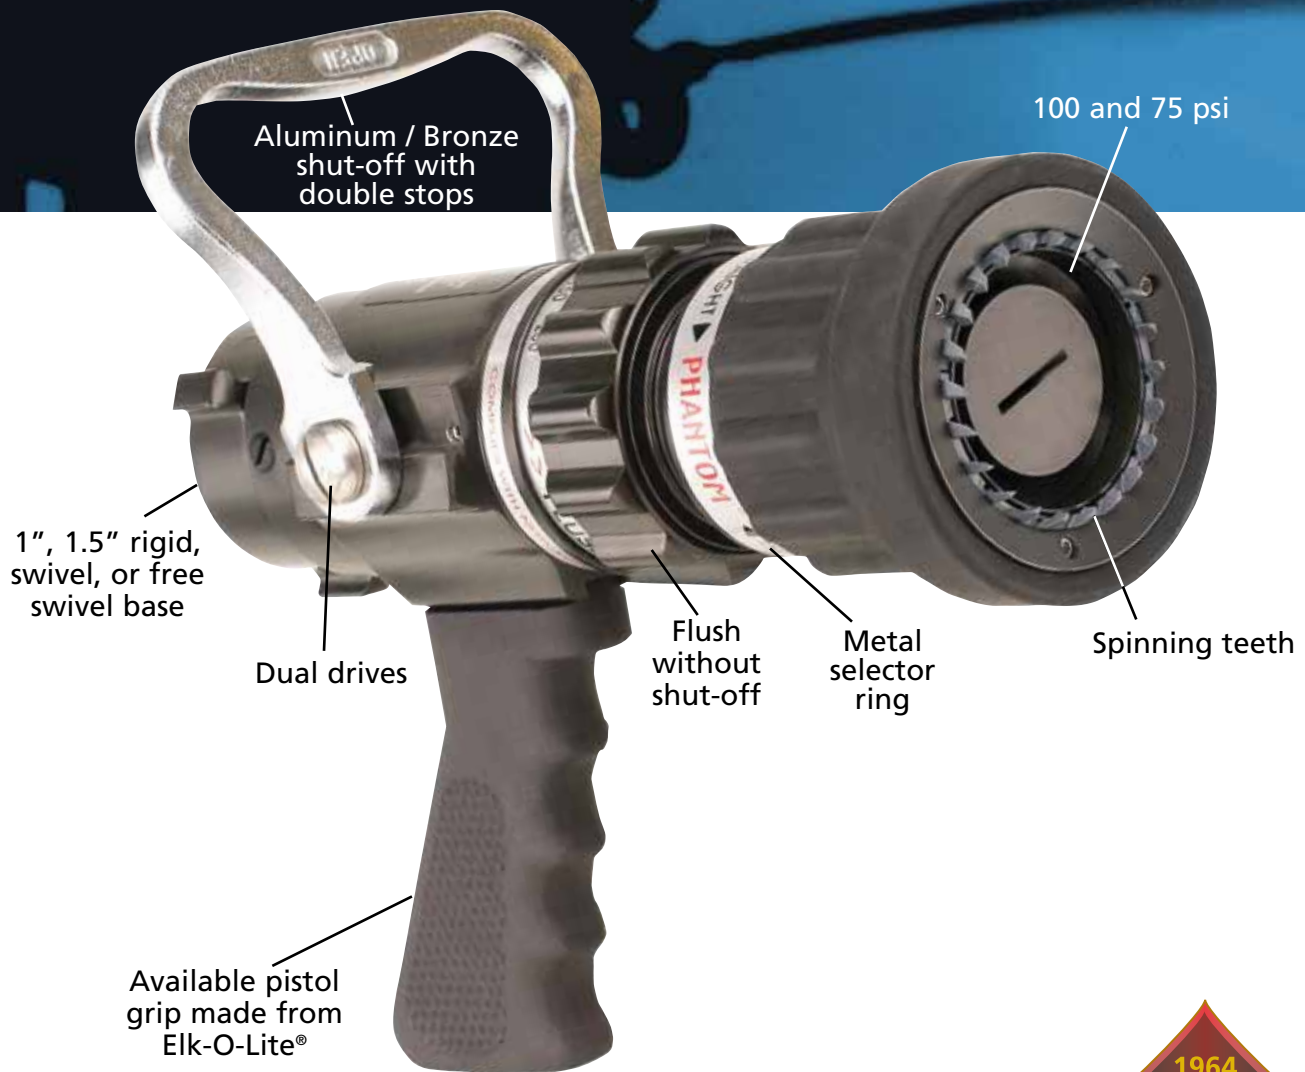

HANDLINE NOZZLES

PHANTOM®

Phantom®

The selectable gallonage Phantom® lets the firefighter select the appropriate flow. The wide selection range standard with the Phantom® makes it one nozzle for every use from brush to interior attack. The Phantom® is designed for reliable performance with rugged metal selector ring and dual drive metal ball shut-off. Available standard in 100 psi and true 75 psi models.

HANDLINE NOZZLES

1-17

British Standard Parallel Pipe (BSPP) and British Instantaneous (BS336) base options available.

HANDLINE NOZZLES

PHANTOM®

HANDLINE NOZZLES

1-18

Base Size	FLOW RATE	PRESSURE	BASE			SHUT-OFF		HANDLE			TEETH	MODEL	
	GPM (LPM)	PSI (BAR)	Rigid	Swivel	Free Swivel	Twist	Ball	Tab	Horseshoe	Spinning			
1"	15/30/45/60 (57/114/170/227)	100 (6.89)	s								s	TPSFS-HP	
			s				•				s	TPSFS-HPT	
1.5"	30/60/95/125/150/200 (114/227/360/473/568/757)	100 (6.89)		s							s	TSFM-HP	
				s			•				s	TSFM-HPT	
		75 (5.17)		s								s	TSFM-LP
				s				•				s	TSFM-LPT
1"	15/30/45/60 (57/114/170/227)	100 (6.89)			s		•	s			s	PSFS-HP	
1.5"	30/60/95/125/150/200 (114/227/360/473/568/757)	100 (6.89)		s	o		•	o	s	s	s	SFM-HP	
		75 (5.17)		s	o		•	o	s	s	s	SFM-LP	
1"	15/30/45/60 (57/114/170/227)	100 (6.89)			s		•	s			s	PSFS-HPG	
1.5"	30/60/95/125/150/200 (114/227/360/473/568/757)	100 (6.89)			s		•	o	s	s	s	SFM-HPG	
		75 (5.17)			s		•	o	s	s	s	SFM-LPG	

Key: s = standard o = option

Figures depict general product types only and are not intended to be inclusive of all product features.

OPTIONS

HANDLES	COLORS
<p>TAB</p>  <p>HORSESHOE</p> 	 <p>Color options available for pistol grip, bumper, and handle. Glow available for bumper only. Retrofit kit available for Glow bumper. White bumper not available.</p> <p>Phantom® nozzle standards are a black bumper, rough chrome handle, and natural Elk-O-Lite® pistol grip.</p>
<p>THREADS</p> <p>All nozzles are NHT unless otherwise specified. See index T-13 for optional base threads, including British instantaneous.</p>	