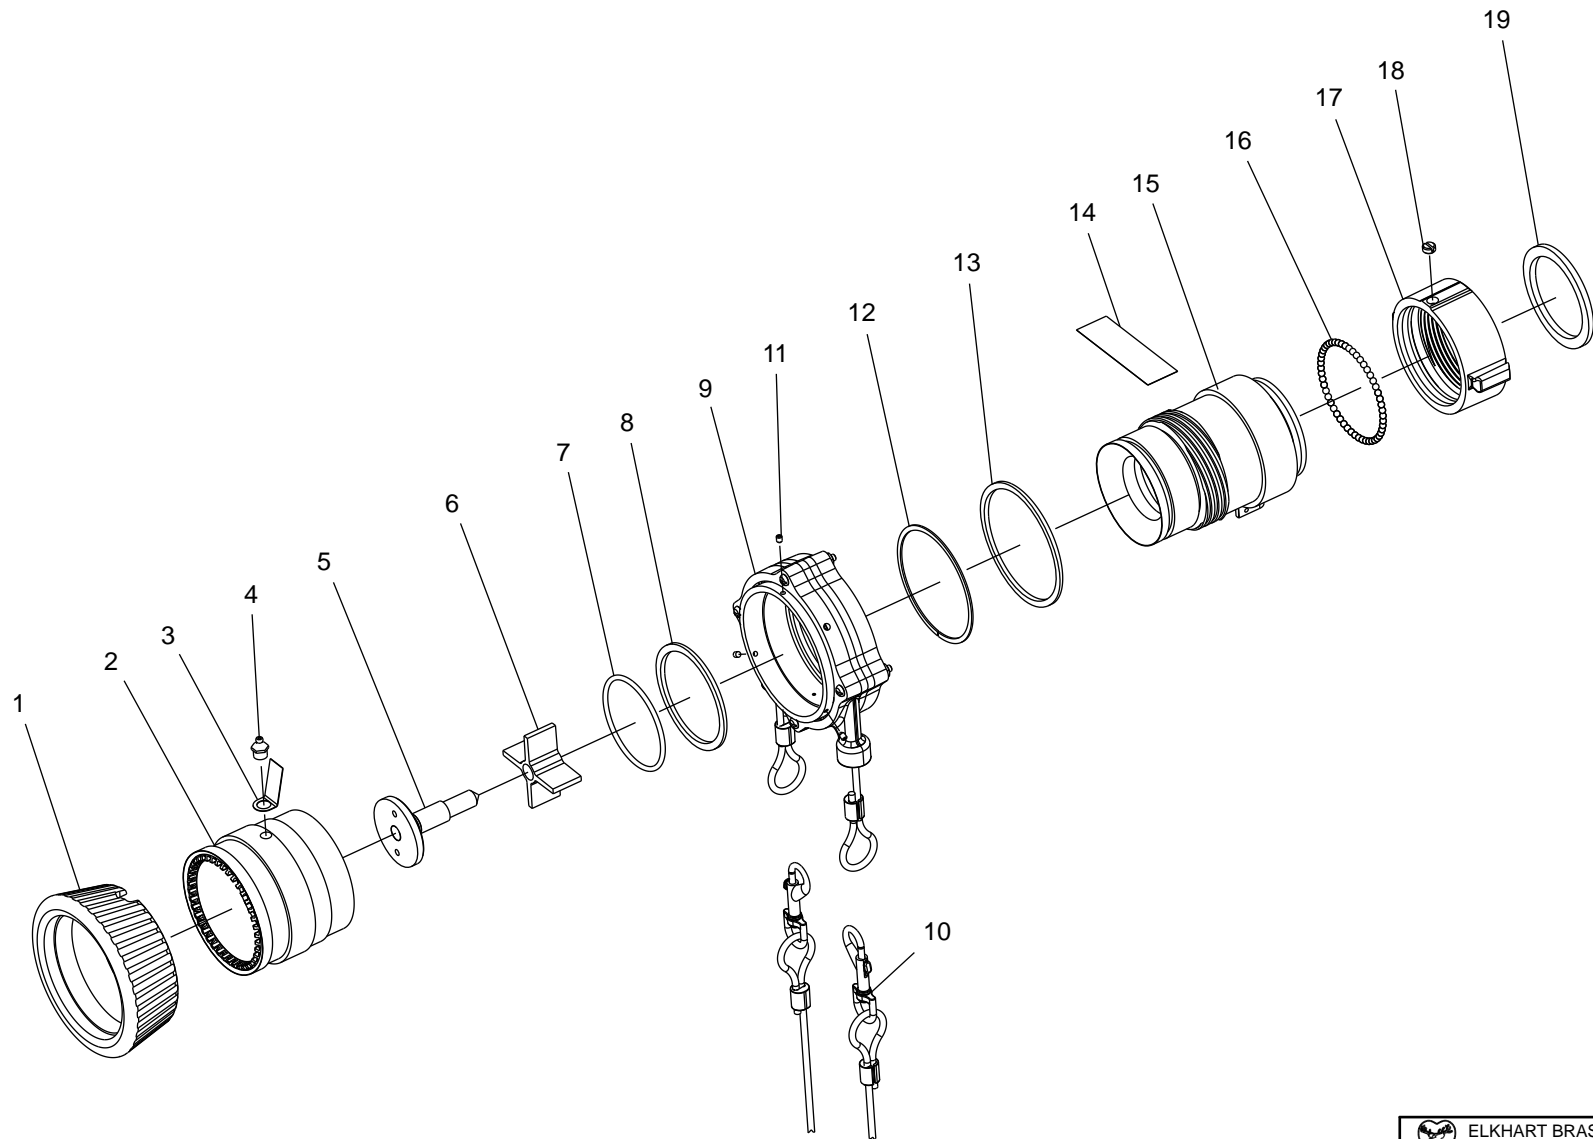

SELECT-O-STREAM
(CJ-RC, CJ-B-RC, CJN-RC, CJN-B-RC)

ELKHART BRASS MFG. CO., INC.
ELKHART, INDIANA

THIS DRAWING CONTAINS INFORMATION THAT IS PROPRIETARY TO ELKHART BRASS MFG. CO., INC. AND MAY NOT BE USED TO PRODUCE ANY PARTS, ASSEMBLIES OR PRODUCTS DESCRIBED HEREIN WITHOUT EXPRESS WRITTEN PERMISSION.

SELECT-O-STREAM
PAGE 3 OF 8
06/2008

PART
DRAWING