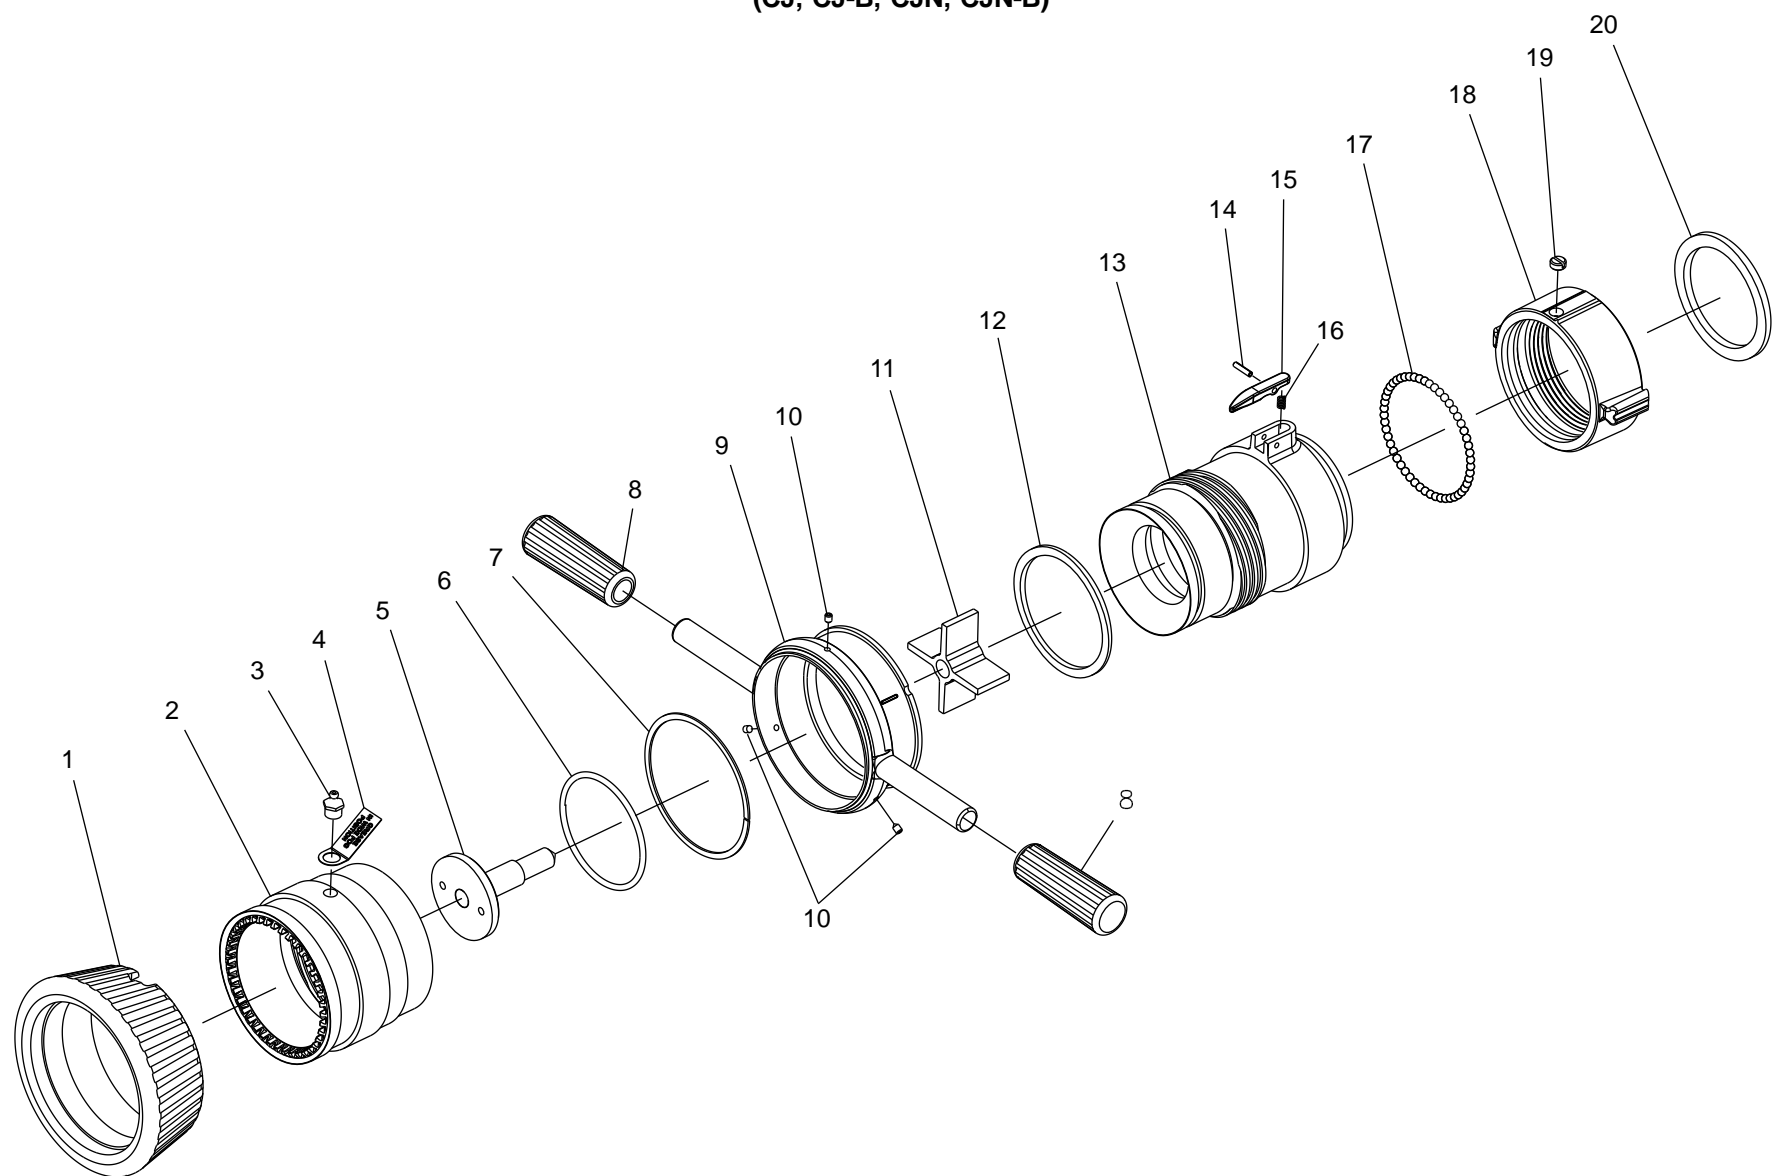

SELECT-O-STREAM
(CJ, CJ-B, CJNI, CJNI-B)

ELKHART BRASS MFG. CO., INC. ELKHART, INDIANA	
THIS DRAWING CONTAINS INFORMATION THAT IS PROPRIETARY TO ELKHART BRASS MFG. CO., INC. AND MAY NOT BE USED TO PRODUCE ANY PARTS, ASSEMBLIES OR PRODUCTS DESCRIBED HEREIN WITHOUT EXPRESS WRITTEN PERMISSION.	
SELECT-O-STREAM PAGE 1 OF 8 05/2008	PART DRAWING