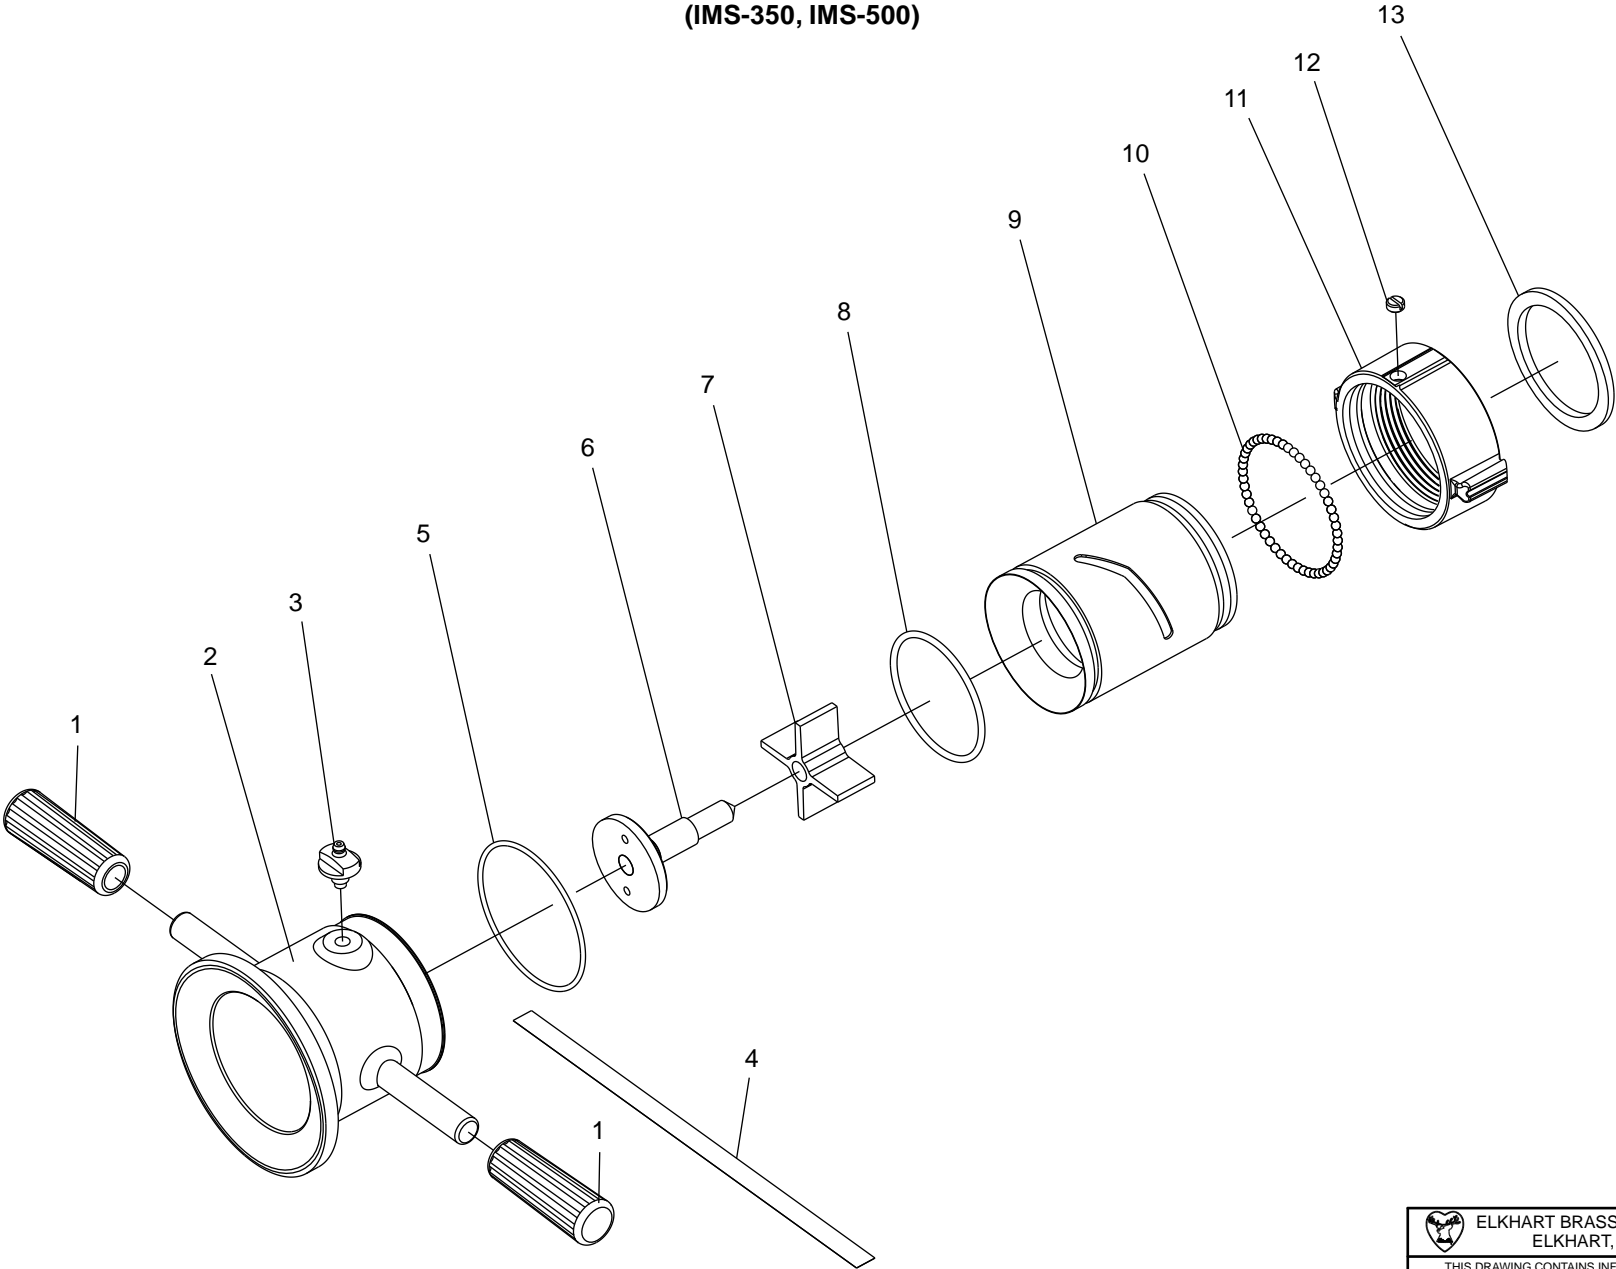

**SELECT-O-STREAM
(IMS-350, IMS-500)**

ELKHART BRASS MFG. CO., INC. ELKHART, INDIANA	
THIS DRAWING CONTAINS INFORMATION THAT IS PROPRIETARY TO ELKHART BRASS MFG. CO., INC. AND MAY NOT BE USED TO PRODUCE ANY PARTS, ASSEMBLIES OR PRODUCTS DESCRIBED HEREIN WITHOUT EXPRESS WRITTEN PERMISSION.	
SELECT-O-STREAM PAGE 5 OF 8 06/2008	PART DRAWING