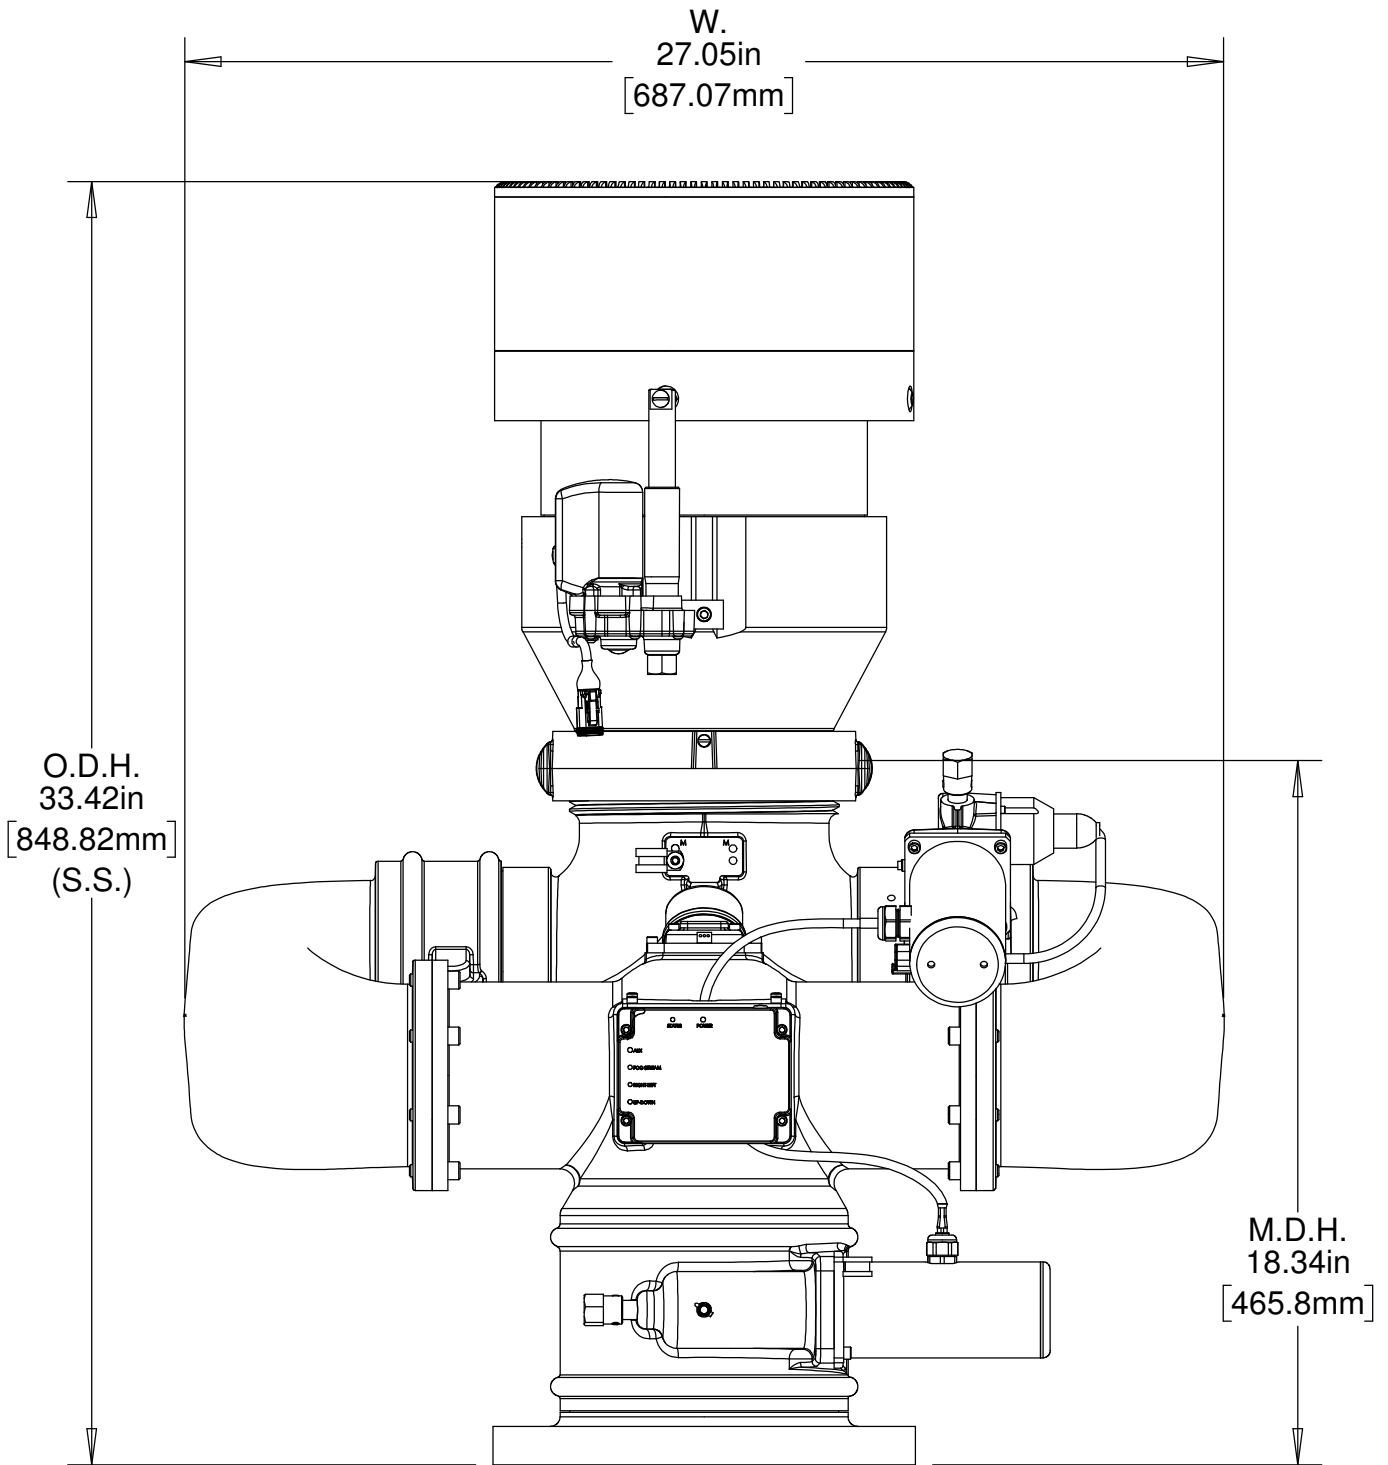

MAGNUM 7600X2
PAGE 1 OF 5
07/24/2019

BASE
DIMENSIONAL

Ver. 1.0

DIMENSIONAL ABBREVIATION KEY	
ABBREVIATION	DESCRIPTION
W.	Width
O.D.H.	Overall Discharge Height
M.D.H.	Monitor Discharge Height
S.S.	Straight Stream

MAGNUM 7600X2 PAGE 2 OF 5 07/24/2019	BACK VIEW DIMENSIONAL Ver. 1.0
--	--------------------------------------

DIMENSIONAL ABBREVIATION KEY

ABBREVIATION	DESCRIPTION
O.D.L.	Overall Discharge Length
M.D.L.	Monitor Discharge Length
P.L.	Pivot Length
S.S.	Straight Stream