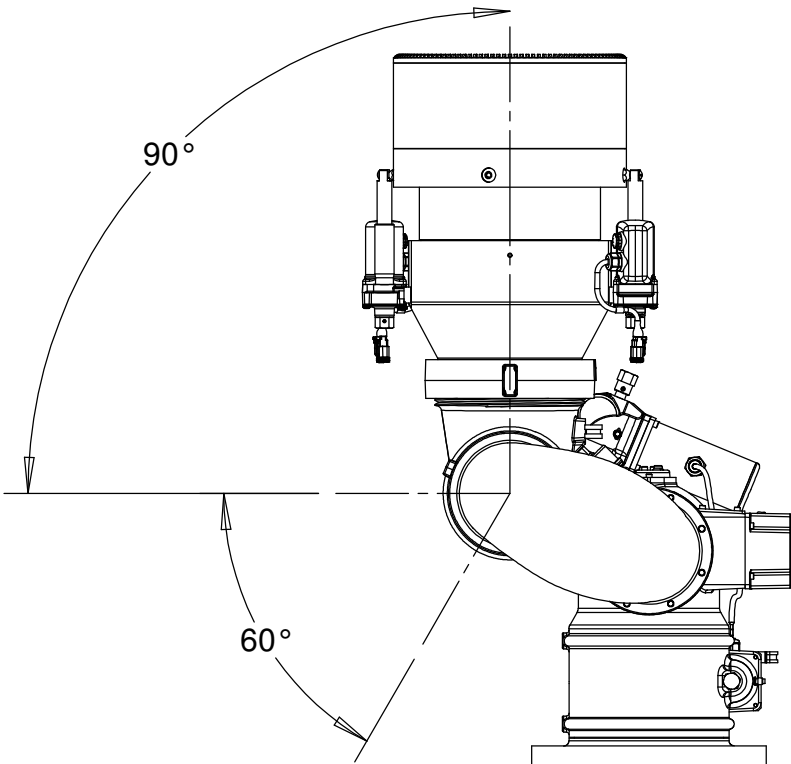

MAGNUM 7600X2
 PAGE 3 OF 5
 07/24/2019

TOP VIEW
 DIMENSIONAL

DIMENSIONAL ABBREVIATION KEY	
ABBREVIATION	DESCRIPTION
P.H.	Pivot Height
S.D.H.	Stow Down Height

ELKHART BRASS
Fire Fighting Equipment

THIS DRAWING CONTAINS INFORMATION THAT IS PROPRIETARY TO ELKHART BRASS MFG CO., INC. AND MAY NOT BE USED TO PRODUCE ANY PARTS, ASSEMBLIES OR PRODUCTS DESCRIBED HEREIN WITHOUT EXPRESS WRITTEN PERMISSION

MAGNUM 7600X2 PAGE 4 OF 5 07/24/2019	SIDE VIEW DIMENSIONAL
--	--------------------------

 ELKHART BRASS Fire Fighting Equipment	
<small>THIS DRAWING CONTAINS INFORMATION THAT IS PROPRIETARY TO ELKHART BRASS MFG CO., INC. AND MAY NOT BE USED TO PRODUCE ANY PARTS, ASSEMBLIES OR PRODUCTS DESCRIBED HEREIN WITHOUT EXPRESS WRITTEN PERMISSION</small>	
MAGNUM 7600X2 PAGE 5 OF 5 07/24/2019	RANGE OF MOTION