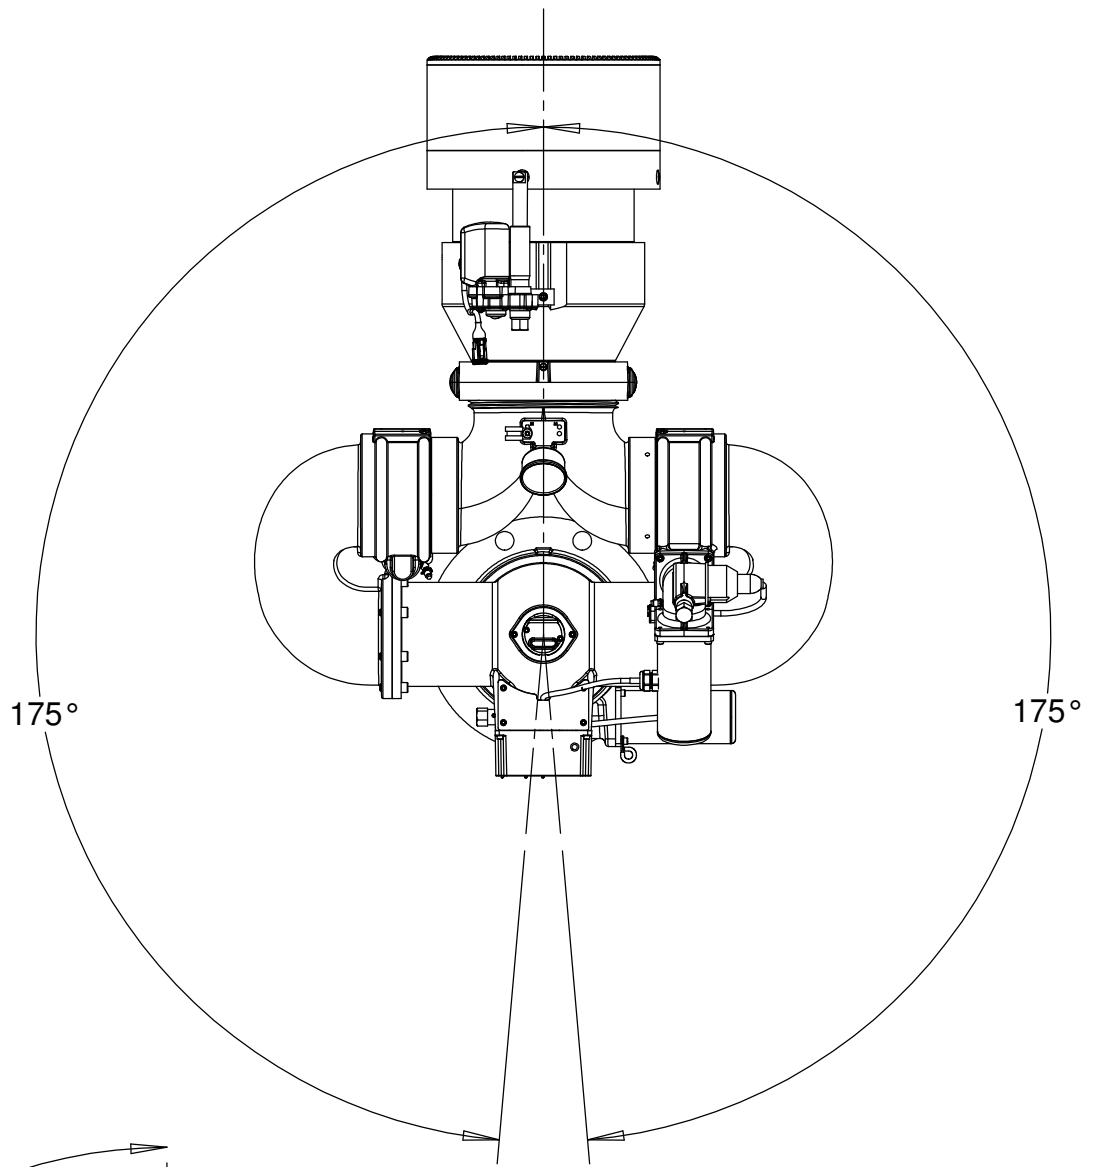

MAGNUM 7600X2
PAGE 1 OF 5
07/24/2019

BASE
DIMENSIONAL

Ver. 1.0

DIMENSIONAL ABBREVIATION KEY	
ABBREVIATION	DESCRIPTION
W.	Width
O.D.H.	Overall Discharge Height
M.D.H.	Monitor Discharge Height
S.S.	Straight Stream

MAGNUM 7600X2 PAGE 2 OF 5 07/24/2019	BACK VIEW DIMENSIONAL Ver. 1.0
--	--------------------------------------

DIMENSIONAL ABBREVIATION KEY

ABBREVIATION	DESCRIPTION
O.D.L.	Overall Discharge Length
M.D.L.	Monitor Discharge Length
P.L.	Pivot Length
S.S.	Straight Stream

MAGNUM 7600X2
 PAGE 3 OF 5
 07/24/2019

TOP VIEW
 DIMENSIONAL

DIMENSIONAL ABBREVIATION KEY	
ABBREVIATION	DESCRIPTION
P.H.	Pivot Height
S.D.H.	Stow Down Height

ELKHART BRASS
Fire Fighting Equipment

THIS DRAWING CONTAINS INFORMATION THAT IS PROPRIETARY TO ELKHART BRASS MFG CO., INC. AND MAY NOT BE USED TO PRODUCE ANY PARTS, ASSEMBLIES OR PRODUCTS DESCRIBED HEREIN WITHOUT EXPRESS WRITTEN PERMISSION

MAGNUM 7600X2 PAGE 4 OF 5 07/24/2019	SIDE VIEW DIMENSIONAL
--	--------------------------

 ELKHART BRASS Fire Fighting Equipment	
<small>THIS DRAWING CONTAINS INFORMATION THAT IS PROPRIETARY TO ELKHART BRASS MFG CO., INC. AND MAY NOT BE USED TO PRODUCE ANY PARTS, ASSEMBLIES OR PRODUCTS DESCRIBED HEREIN WITHOUT EXPRESS WRITTEN PERMISSION</small>	
MAGNUM 7600X2 PAGE 5 OF 5 07/24/2019	RANGE OF MOTION