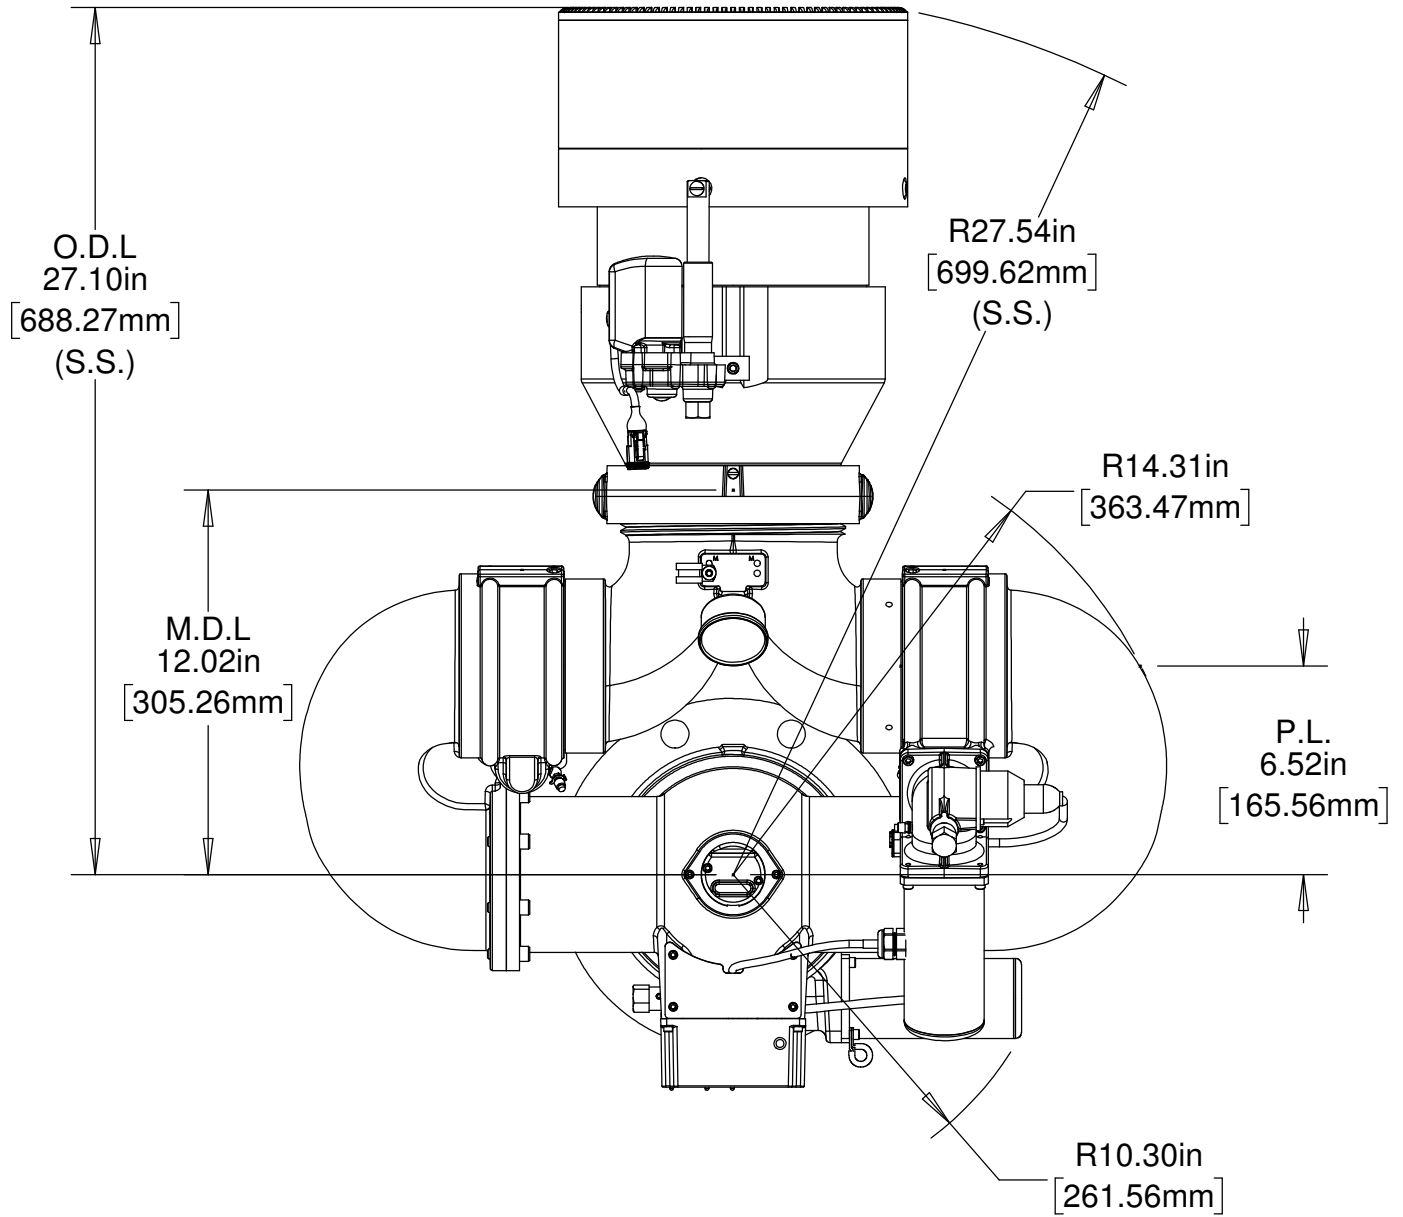

DIMENSIONAL ABBREVIATION KEY

ABBREVIATION	DESCRIPTION
O.D.L.	Overall Discharge Length
M.D.L.	Monitor Discharge Length
P.L.	Pivot Length
S.S.	Straight Stream

MAGNUM 7600X2
PAGE 3 OF 5
07/24/2019

TOP VIEW
DIMENSIONAL