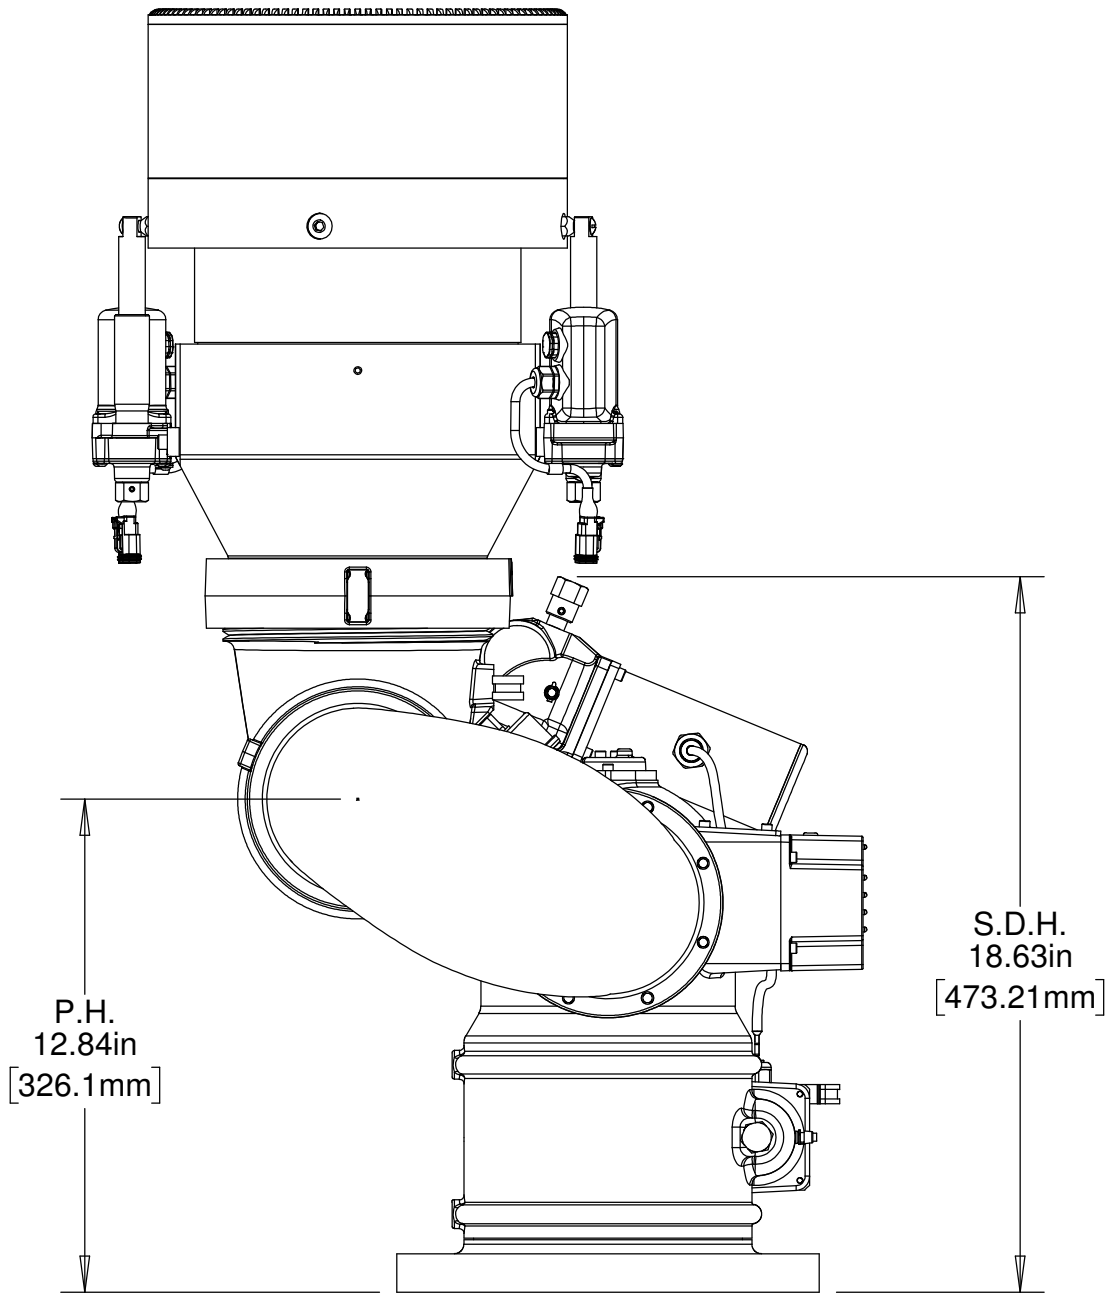

DIMENSIONAL ABBREVIATION KEY	
ABBREVIATION	DESCRIPTION
P.H.	Pivot Height
S.D.H.	Stow Down Height

ELKHART BRASS
Fire Fighting Equipment

THIS DRAWING CONTAINS INFORMATION THAT IS PROPRIETARY TO ELKHART BRASS MFG CO., INC. AND MAY NOT BE USED TO PRODUCE ANY PARTS, ASSEMBLIES OR PRODUCTS DESCRIBED HEREIN WITHOUT EXPRESS WRITTEN PERMISSION

MAGNUM 7600X2 PAGE 4 OF 5 07/24/2019	SIDE VIEW DIMENSIONAL