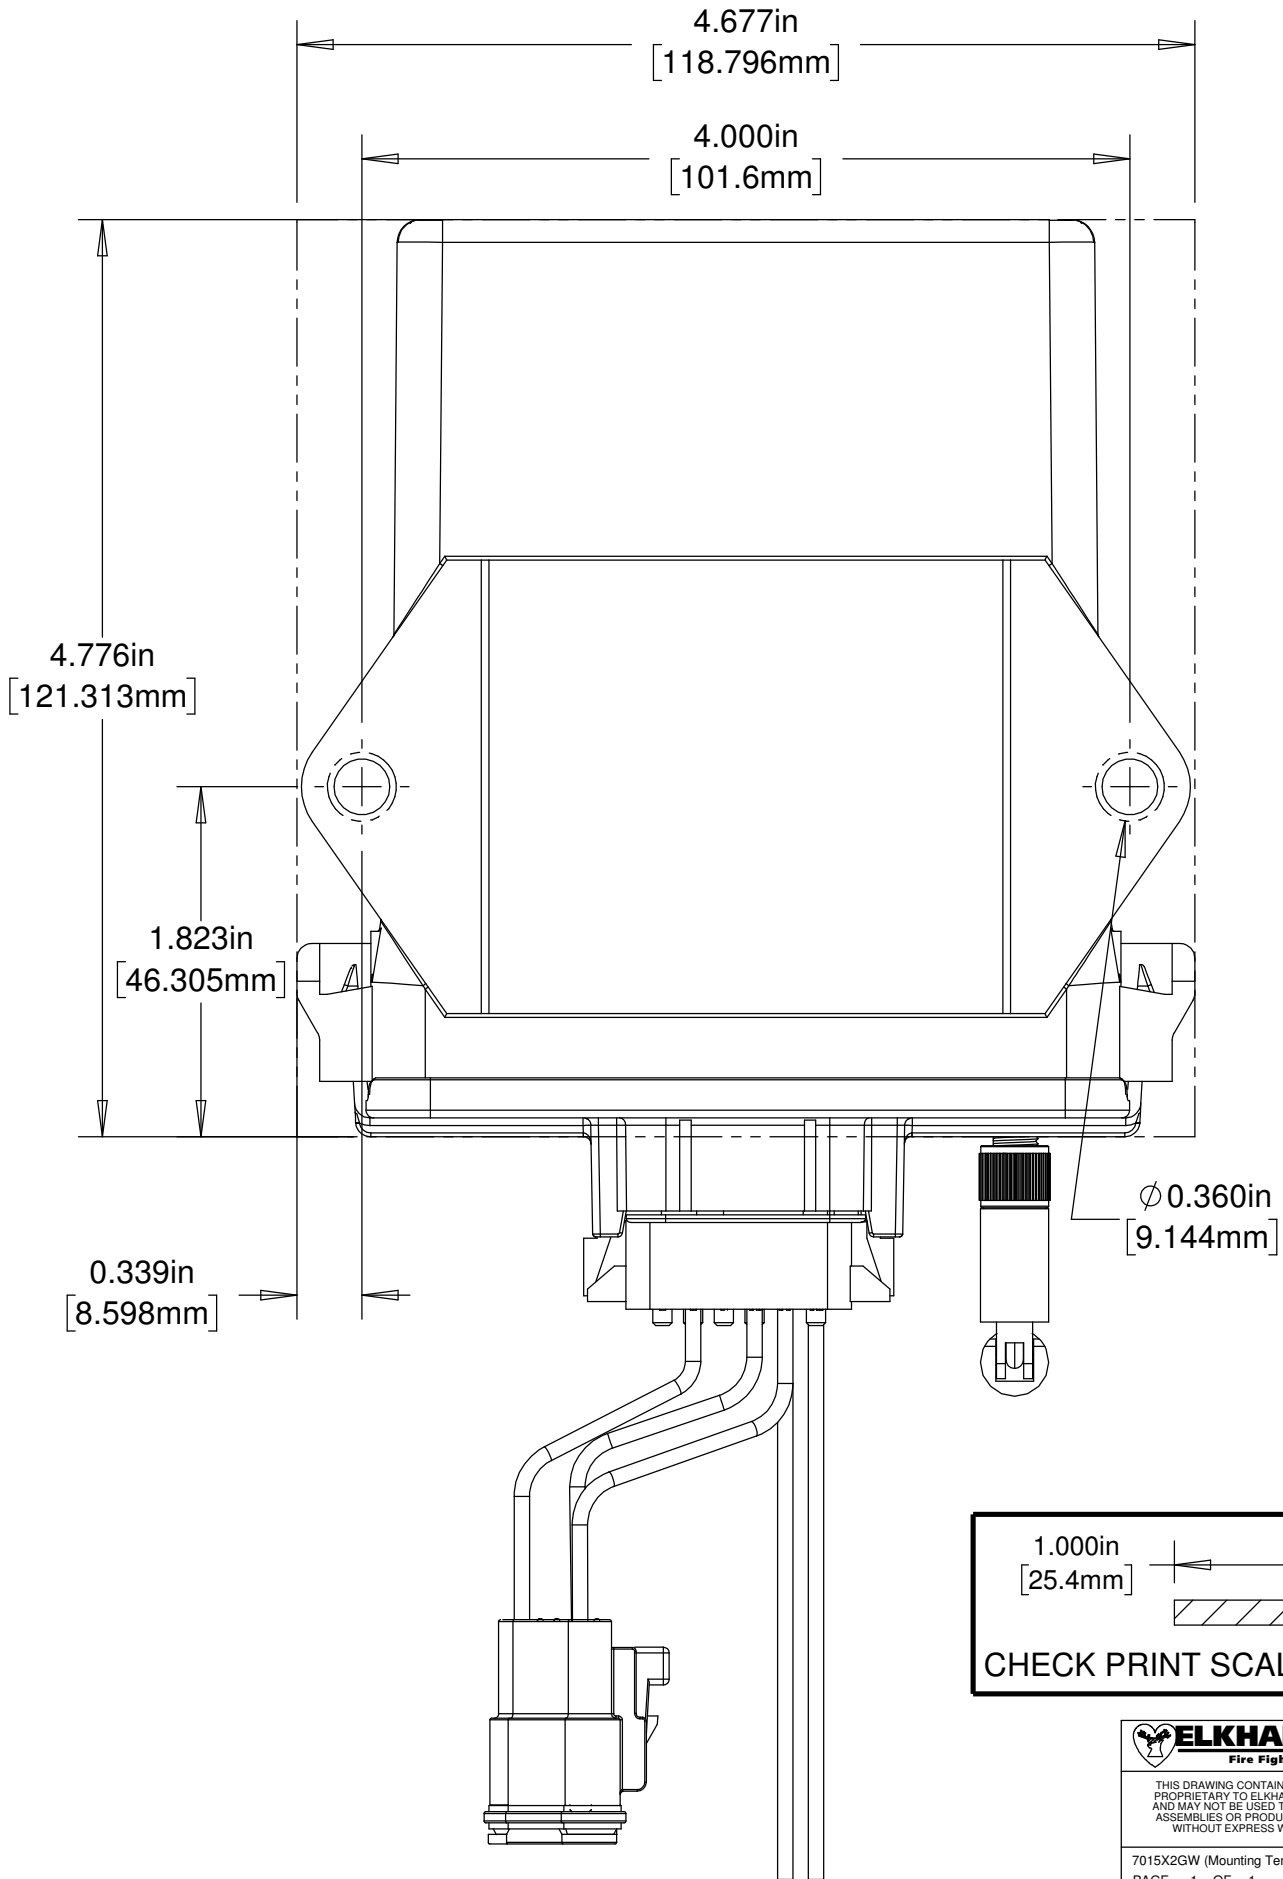

# GATEWAY MOUNTING TEMPLATE

1.000in [25.4mm]

CHECK PRINT SCALE HERE

**ELKHART BRASS**  
Fire Fighting Equipment

THIS DRAWING CONTAINS INFORMATION THAT IS PROPRIETARY TO ELKHART BRASS MFG CO., INC. AND MAY NOT BE USED TO PRODUCE ANY PARTS, ASSEMBLIES OR PRODUCTS DESCRIBED HEREIN WITHOUT EXPRESS WRITTEN PERMISSION

7015X2GW (Mounting Template)  
PAGE 1 OF 1  
02/05/2019

MOUNTING TEMPLATE