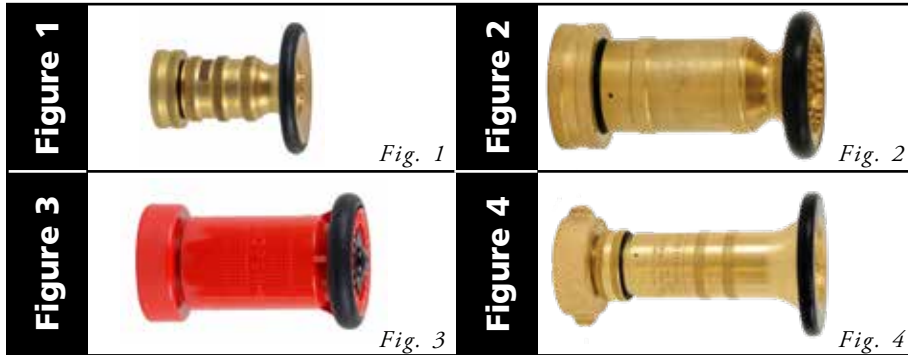

The fog nozzles with the electrical specification in the chart are designed to be used on class "C" hazards and utilize only fog capabilities in combating blazes at 10' or more from live electrical equipment and/or circuits with voltage up to 250,000. All other industrial fog nozzles can be used in either straight stream or fog combinations.

1-25

British Standard Parallel Pipe (BSPP) and British Instantaneous (BS336) base options available.

Base Size	AVAILABLE STANDARD FLOW RATES GPM (LPM)							FLOW TYPE	SHUT-OFF			CERT.	BASE	MATERIAL / FINISH			DIMENSIONS		MODEL	FIGURE								
	12 (45)	23 (87)	60 (227)	75 (284)	95 (360)	125 (473)	170 (644)		250 (946)	Fixed Flow	Variable Flow			Twist	Ball	Electrical	FM Approved	U.L. Listed			Rigid	Swivel	Free Swivel	Satin	Chrome	Polycarbonate	Length (Inches)	Weight (Lbs.)
	PSI (BAR) 100 (6.89)																											
1.5"								•		•					•	s			s	o		5.00	2.875	L-205-B	2			
			•		•	•		•		•					s				s	o		4.75	4.125	L-200	1			
				•					•	•	•				s						s	4.875	0.375	1575	3			
						•	•		•		•			•	s				s	o		7.063	5.625	205-B	4			
					•	•			•		•			•	s				s	o		5.00	2.875	L-205-EB*	2			
				•					•		•			•	s				s	o		3.00	1.50	L-206-T				
				•					•	•	•			•	s					s		4.875	0.375	1575-E	3			
2.5"						•	•	•		•				•	s			s	o		7.063	5.625	205-EB	2				
						•	•	•		•				•	s			s	o		11.563	8.75	D-200	1				
						•	•	•		•			•	s				s	o		8.313	7.375	D-205-B	4				
						•	•	•		•				•	s			s	o		8.313	7.375	D-205-EB	4				

Key: s = standard o = option
 *NOTE: 125 GPM Nozzle NOT UL Listed

FOG NOZZLE CONFIGURATIONS

OPTIONS

THREADS

All nozzles are NHT unless otherwise specified. See index T-13 for optional base threads, including British instantaneous.

Figures depict general product types only and are not intended to be inclusive of all product features.