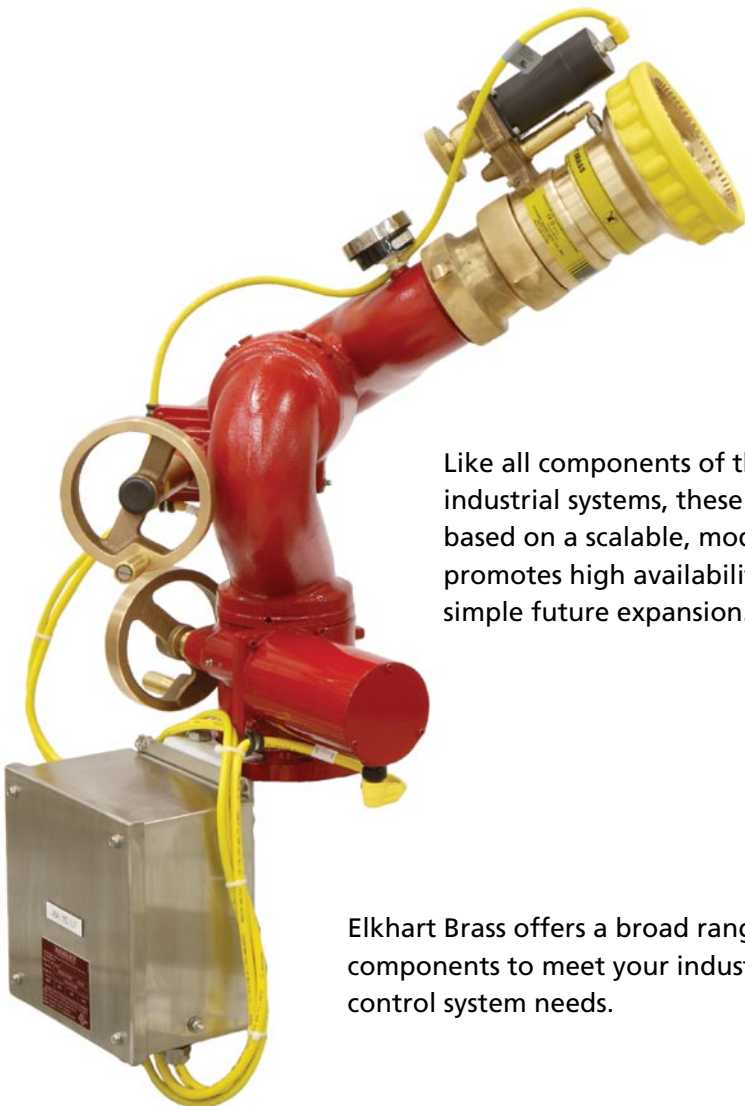

Like all Unibody actuators, the short direct handle actuator can be changed to different positions with a single bolt adjustment and is interchangeable with the other actuators by simply switching out 4 bolts.

THE LONGEST VALVE WARRANTY IN THE BUSINESS JUST GOT BETTER

Elkhart Brass announces an expansion of our existing 10-year valve warranty. Our warranty now covers all valve-related electric components including the controller, the motor and the sensor(s). Our new expanded warranty is now the longest, most comprehensive warranty on electric waterflow components in the industry. Once again, Elkhart Brass leads the way.

Visit our website for warranty details.

INDUSTRIAL SYSTEMS

TAKE CONTROL

Controls are at the heart of every industrial remote control monitor system we build. When a customer has a need, we customize all aspects of our manufacturing process to fill that need. With our new options, you can also add functionality while reducing installation time and costs.

Like all components of the Elkhart Brass industrial systems, these new options are based on a scalable, modular approach that promotes high availability, reliability and simple future expansion.

Elkhart Brass offers a broad range of components to meet your industrial control system needs.