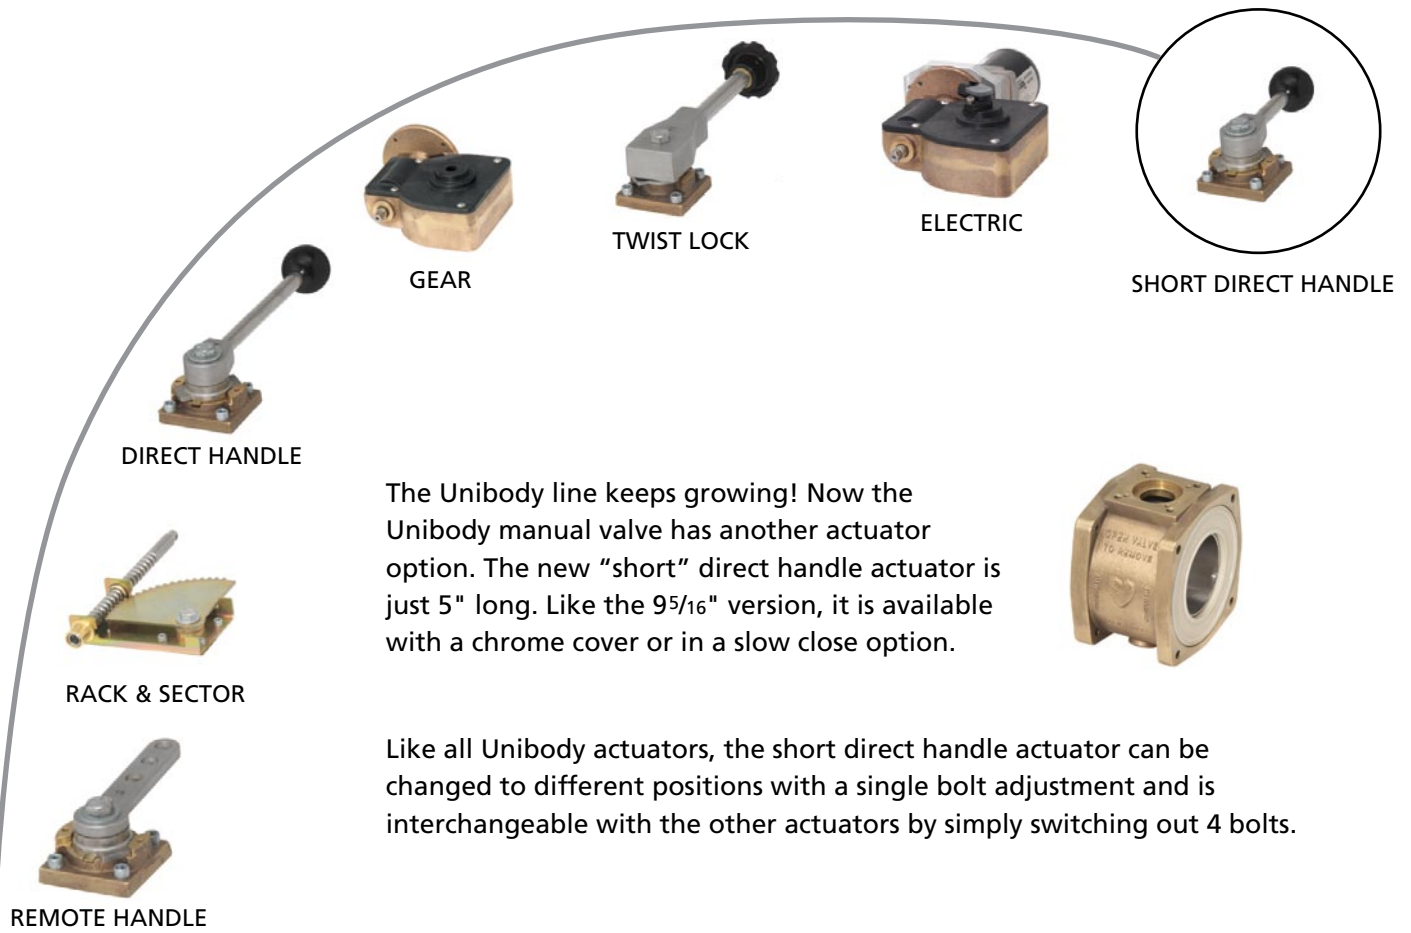

Updated building codes across the country are requiring installations to meet higher pressure standards. Elkhart's new high pressure manifold operates at 400 psi, rather than the standard 175 psi. Can be ordered in straight (712) or 90° (713) body configurations.

- Single connection is 6" NPT
- 4-way connections are 3" NPT per opening
- Available optional snoots include spring check or clapper

712/713

METAL HANDLE
– PAGE 4

TO ORDER CALL • 800-346-0250 • 1-574-295-8330 • WWW.ELKHARTBRASS.COM

NEW SHORT HANDLE UNIBODY VALVE ACUTUATOR

The Unibody line keeps growing! Now the Unibody manual valve has another actuator option. The new "short" direct handle actuator is just 5" long. Like the 9⁵/₁₆" version, it is available with a chrome cover or in a slow close option.

Like all Unibody actuators, the short direct handle actuator can be changed to different positions with a single bolt adjustment and is interchangeable with the other actuators by simply switching out 4 bolts.