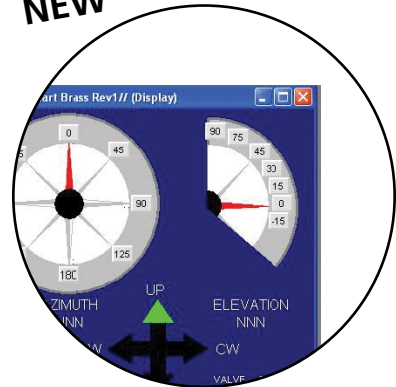

POSITION FEEDBACK
M-LINK TOUCHSCREEN