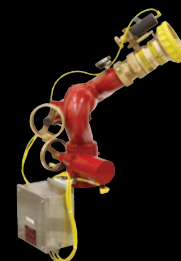

INDUSTRIAL SYSTEMS
– PAGE 3