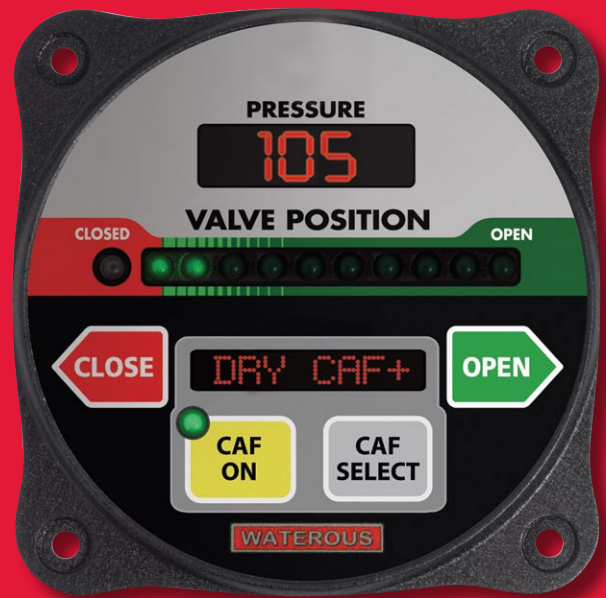

mechanism for manual control. Best of all, the new Oscillating RAN can be installed as a retrofit to any RAM (Rapid Attack Monitor) in minutes.

INTELLIGENT CAF
SELECTOR
- PAGE 2

HYDRO-LOC® UNIBODY
- PAGE 2

SIDEWINDER® EXM
- PAGE 3

B-100A
- PAGE 4

THE SMART WAY TO TAKE CONTROL.

Intelligent CAF Selector

Nothing beats being in control. Total control. That's why Elkhart is so excited to present the revolutionary new Intelligent CAF Selector (ICS) for Unibody electric valves and Waterous compressed air foam systems. Developed in partnership with Waterous Worldwide, the ICS provides:

- A single control point for the CAF discharge
- Precise control of water valve and air valve
- Clearly marked button for toggling between three user selectable air-foam solution ratios
- CAF production is simple without sacrificing flexibility to produce the right foam at each discharge

WE'LL CATCH YOUR DRIFT.

No drift with our new Hydro-Loc® Unibody.

Drift is a drag. Drift is more than a drag — it's a real problem. A drifting valve will keep a truck from passing its UL test and put firefighters in real danger. So we engineered a more stable solution. The new Hydro-Loc Unibody. It won't drift. It can be ordered new or retrofit (four bolt change out) to an existing Unibody valve. Competitive valves can be easily replaced with the Elkhart Hydro-Loc Unibody (if you catch our drift).