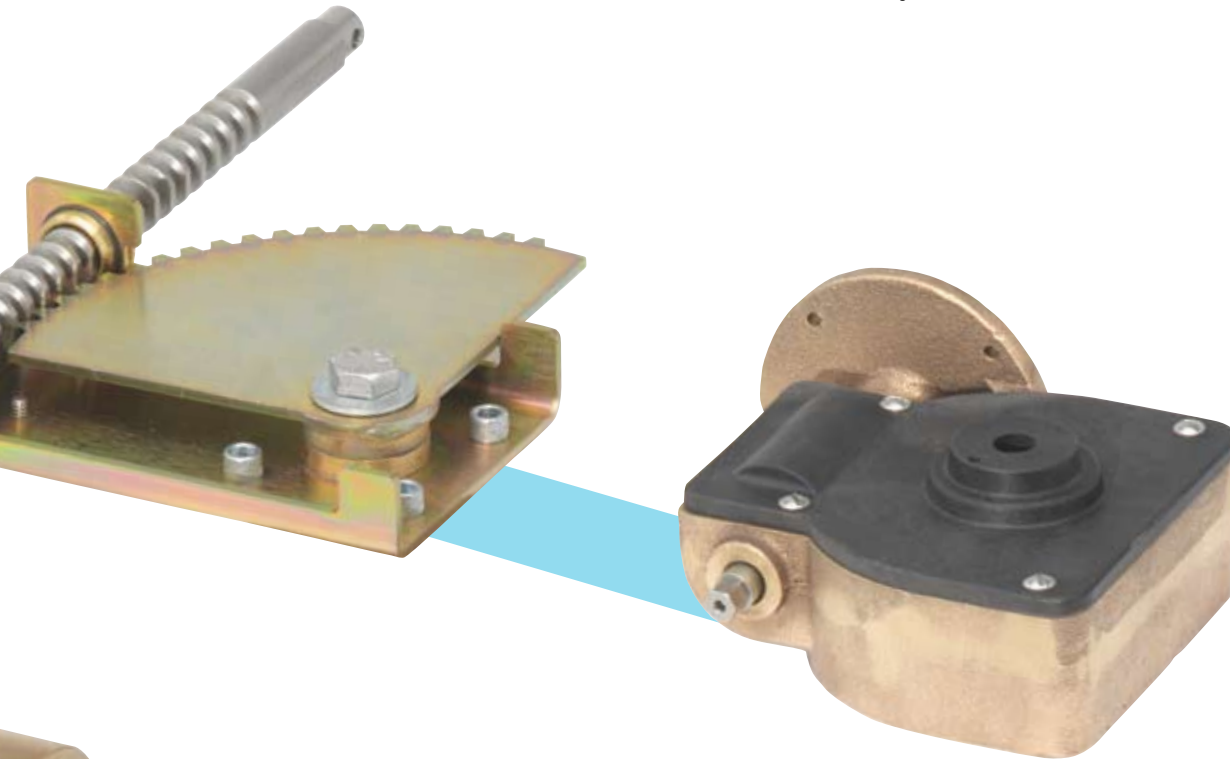

ONE VALVE FITS ALL.

Want to switch out a push-pull for a gear?
A twist lock for an electric? No problem.
The Unibody Valve allows for trouble-free
actuator change-outs without having to
break the waterway.

CAP IT OFF.

Don't forget the adapters. You won't
with over 200 to choose from. Whether
it's a time-saving pump flange adapter
or a weldable stainless endcap, you've
now got more plumbing options than
anywhere else in the industry.

EASY PICKIN'S.

It's as simple as 1, 2, Or 6
for that matter. Just pick
the size you need and
you've selected your valve.

Unibody Valve #	Size	Length
EB15	1.5"	3"
EB20	2"	3"
EB25	2.5"	3.5"
EB30	3"	4"
EB35	3.5"	4"
EB40	4"	4"