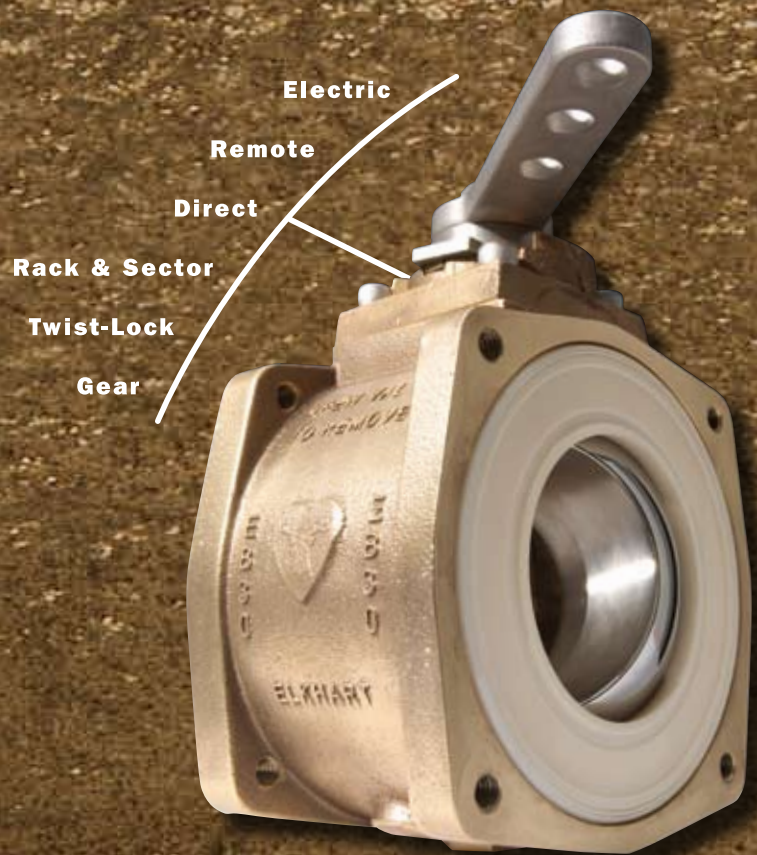

HOW DID WE MANAGE TO DESIGN A BETTER VALVE?

Elkhart Brass
Fire Fighting Equipment

SIMPLE.

Introducing the new Unibody Valve from Elkhart Brass. It's the only valve in the industry completely engineered and designed with easy, trouble-free configuration, installation, operation, and service in mind. Just choose your valve, and then select your actuator. Simple enough for you?

SIMPLY BRILLIANT.

A valve designed to make your job easier. Well, it's genius. With just four bolts you can change the actuator on any Unibody Valve. And with no gaskets or O-rings, dual self-adjusting seats, a stainless steel ball, and a bolt-on slow close, you can be confident you're getting the best performing valve on the market.

Extra strength construction is pressure rated to 250 psi and comes with a 10 yr warranty.

Dual seats provide bi-directional sealing. Flow optimization reduces turbulence.

4 in. Unibody Valve features a proprietary, high-strength brass alloy flat ball. The rest of valve line features durable stainless steel ball design.

Thoroughly monitor and control both flow & pressure while visually tracking valve position with digital readouts and 10 LED valve position indicator. Combined with our extra strong electric motor you've got the ultimate control. Simply push and watch it go.