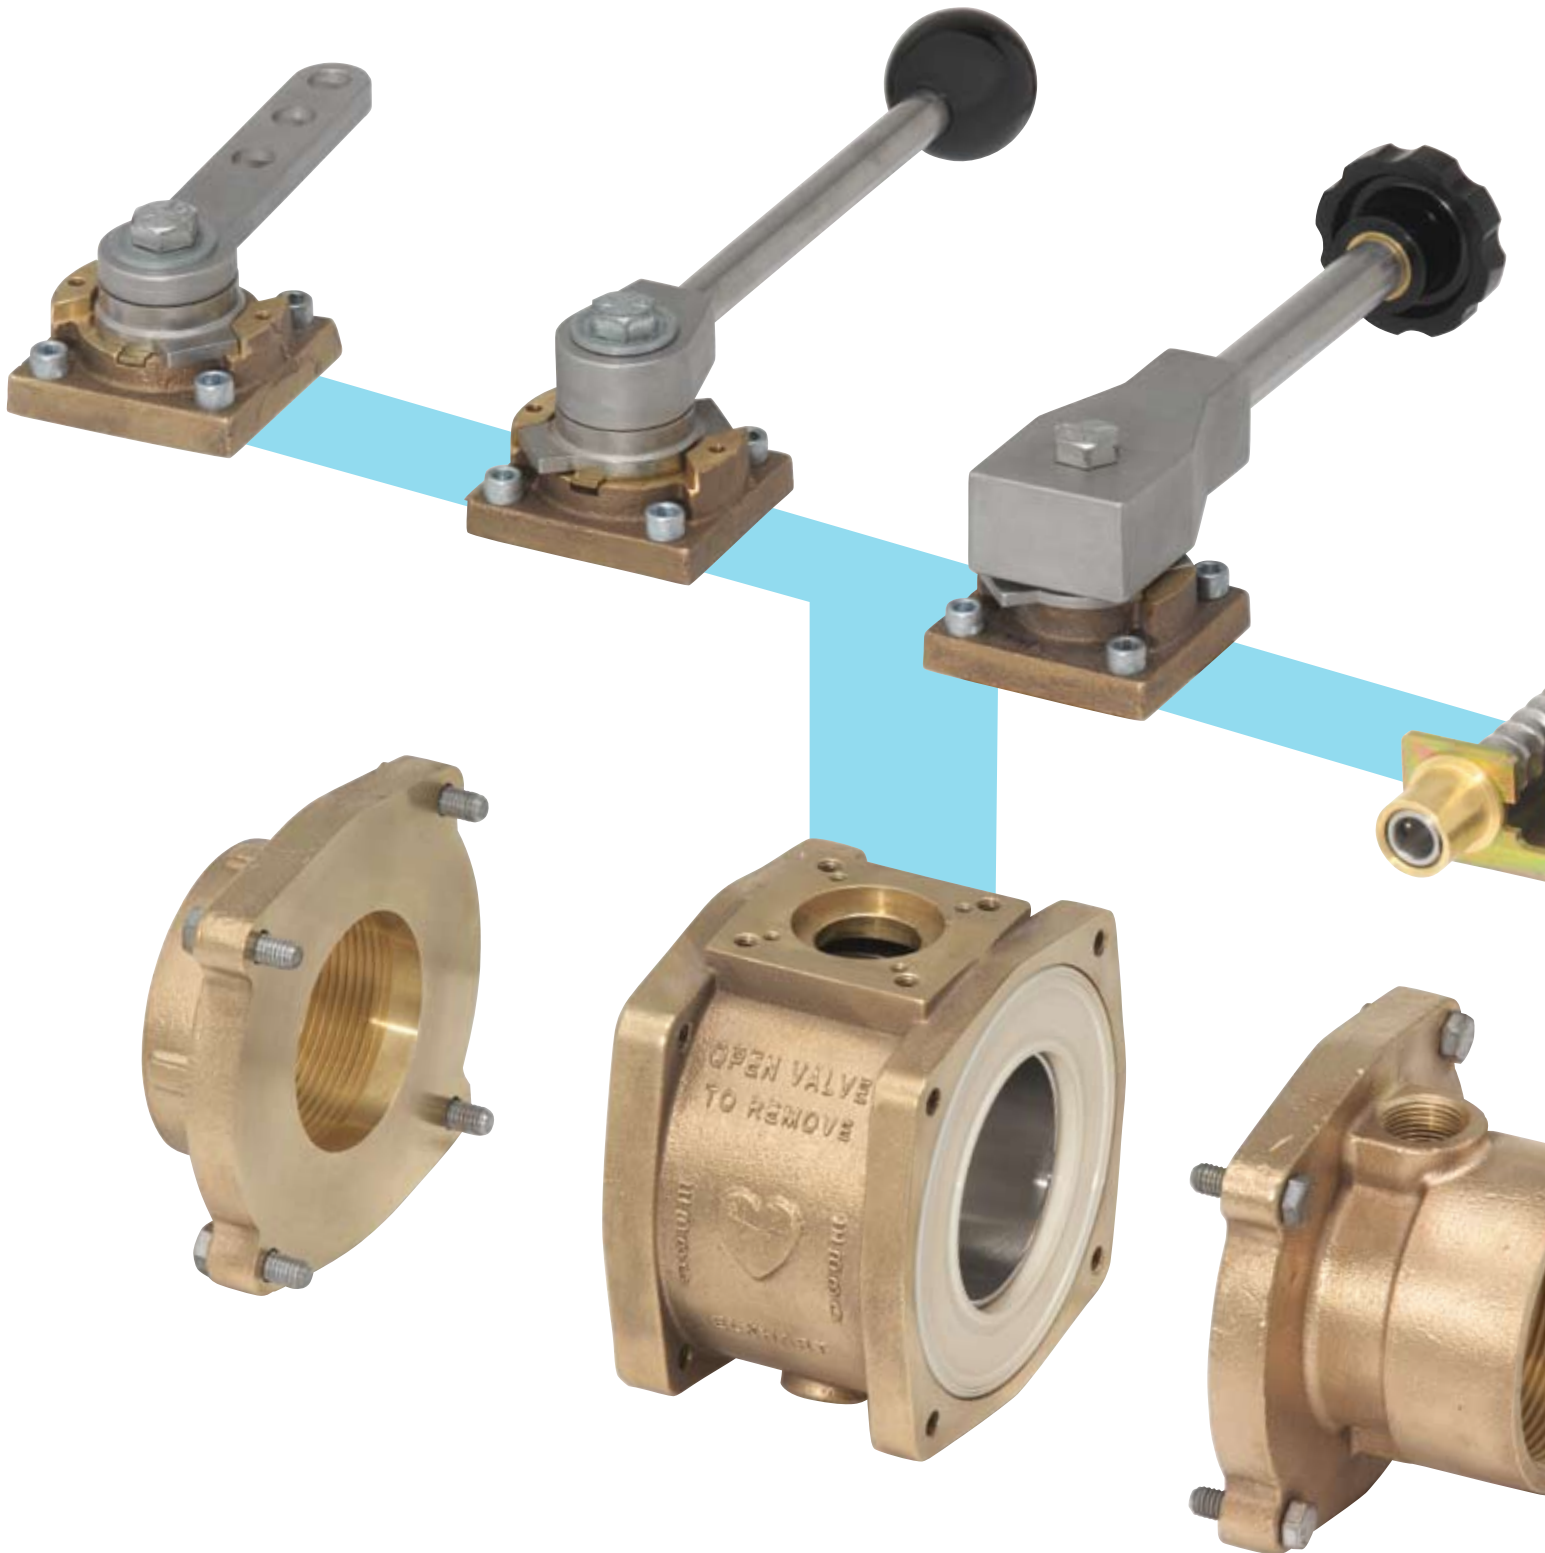

Unibody Valve™ By Elkhart Brass