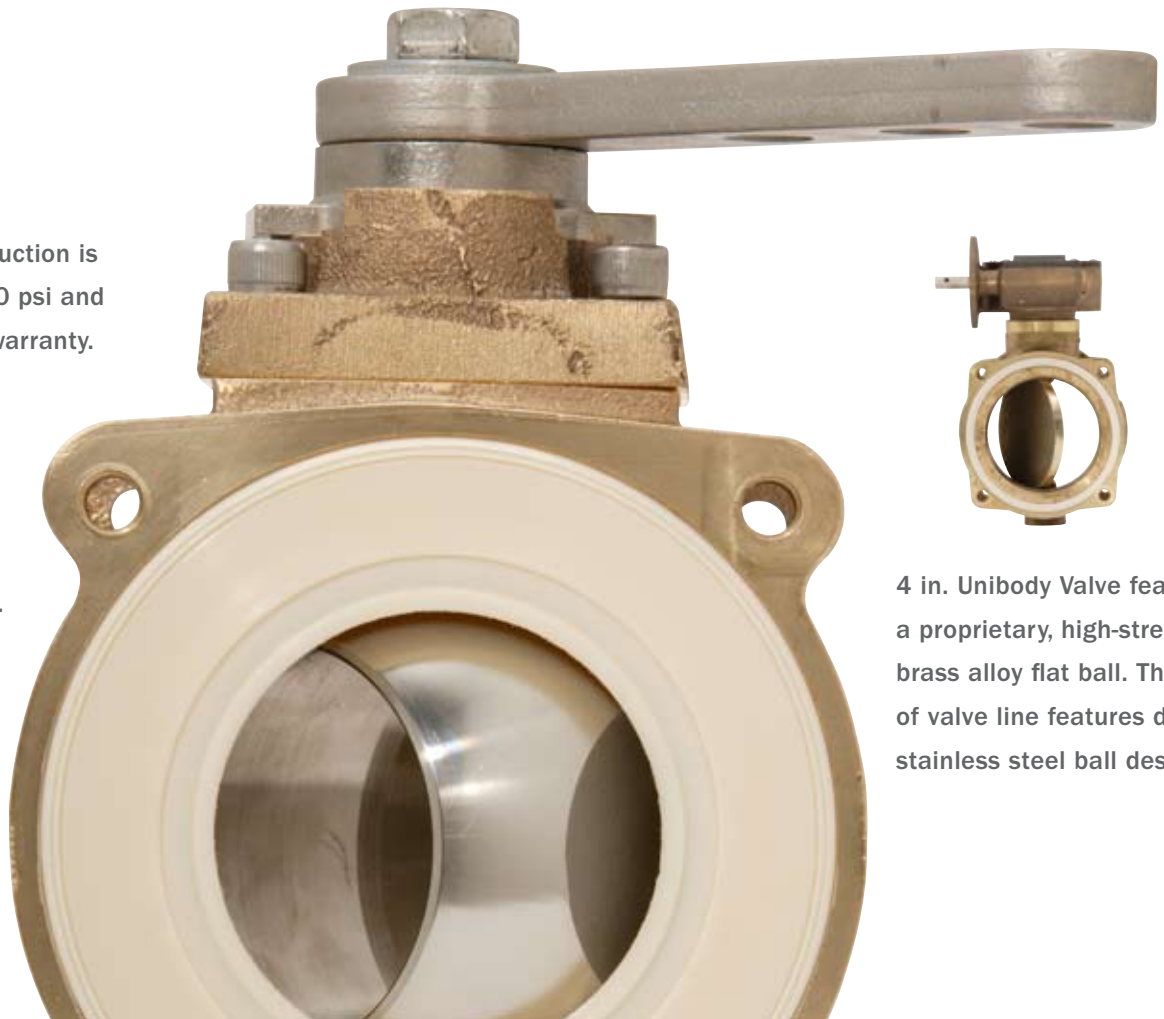

SIMPLY BRILLIANT.

A valve designed to make your job easier. Well, it's genius. With just four bolts you can change the actuator on any Unibody Valve. And with no gaskets or O-rings, dual self-adjusting seats, a stainless steel ball, and a bolt-on slow close, you can be confident you're getting the best performing valve on the market.

SERVICE IS A SNAP.

Servicing a valve has never been as simple. Swing-out body, bi-directional water flow, and cross-compatibility all aid in making maintenance a breeze. Add in 8 handle positions with removal of a single bolt and you've got a valve like no other. It's that simple.

Extra strength construction is pressure rated to 250 psi and comes with a 10 yr warranty.

Dual seats provide bi-directional sealing. Flow optimization reduces turbulence.

4 in. Unibody Valve features a proprietary, high-strength brass alloy flat ball. The rest of valve line features durable stainless steel ball design.

Unibody Valve™ By Elkhart Brass

ONE VALVE FITS ALL.

Want to switch out a push-pull for a gear?
A twist lock for an electric? No problem.
The Unibody Valve allows for trouble-free
actuator change-outs without having to
break the waterway.