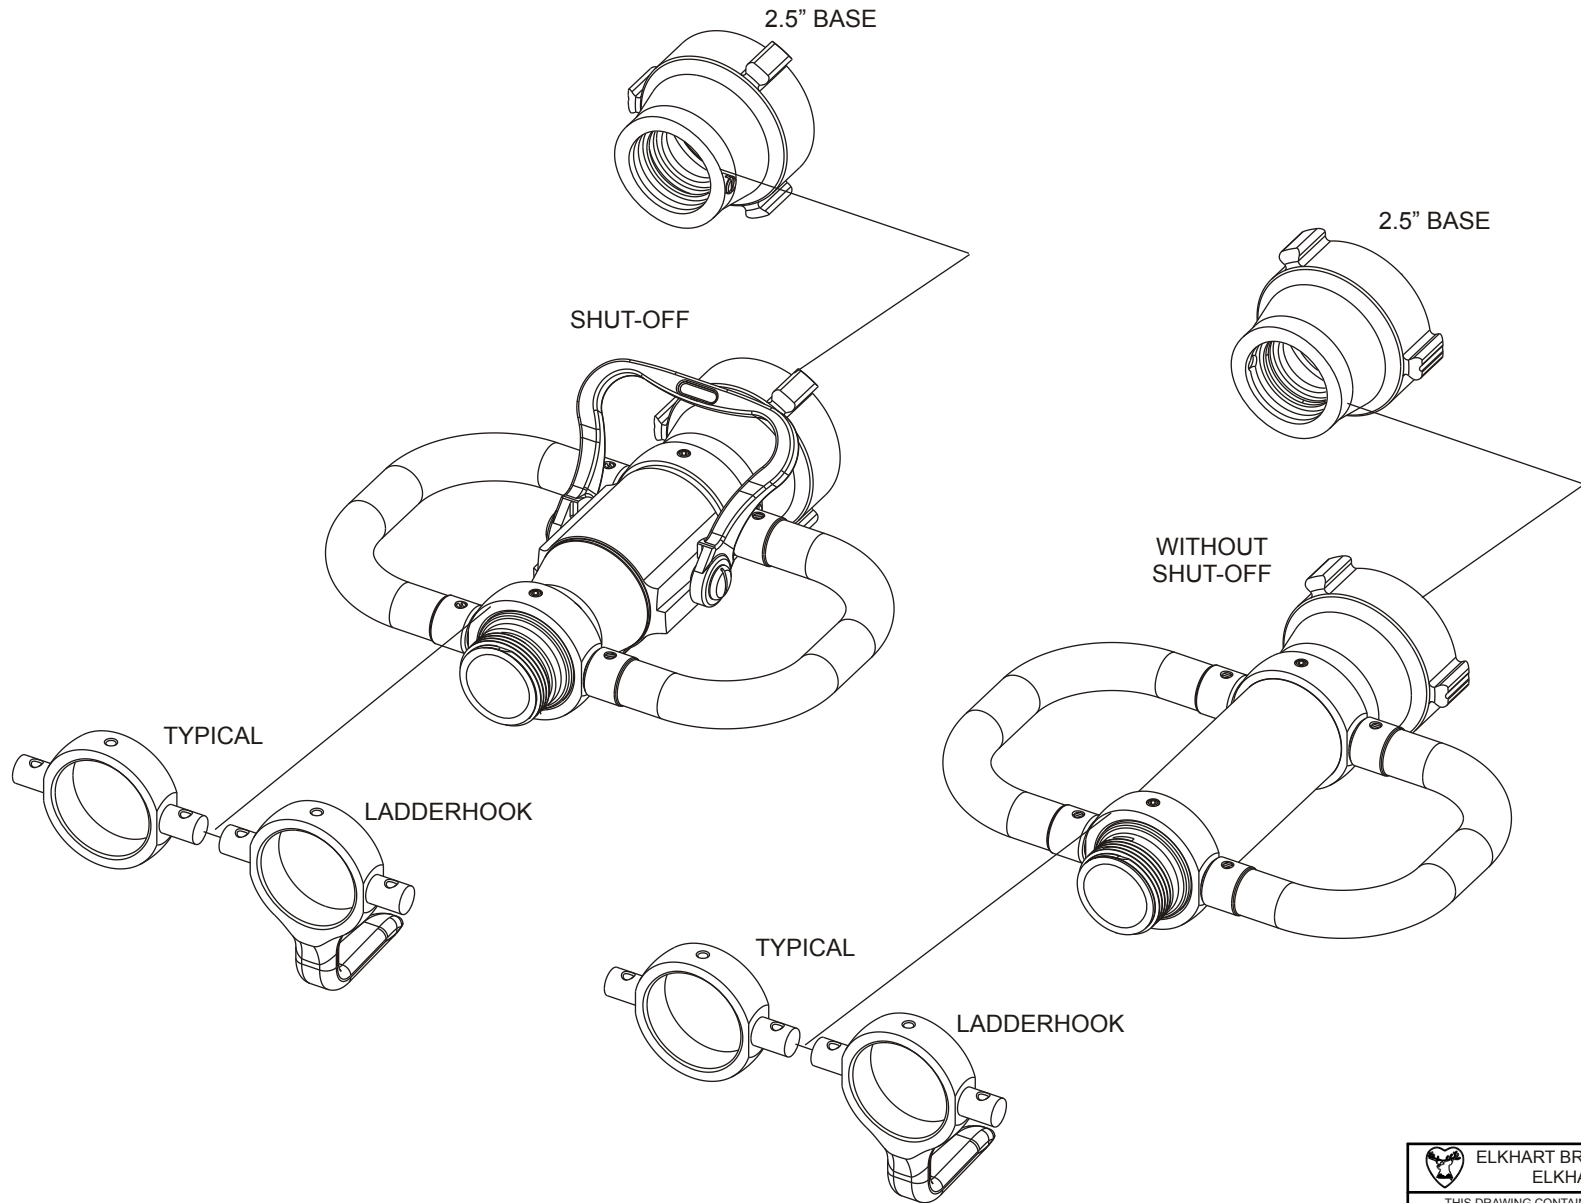

Base Size	FLOW RATE	PRESSURE	TYPE	BREAK-APART COMPONENTS		GRIP	BASE*			SHUT-OFF		HANDLE		TEETH	Model		
	GPM (LPM)	PSI (BAR)		Tip	Shut-Off	Pistol Grip	Rigid	Swivel	Free Swivel	Twist	Ball	Tab	Horseshoe	Spinning			
1"	15/30/45/60 (57/114/170/227)	100 (6.89)	NOZZLE						s		•	s		s	PSFS-HP		
			NOZZLE			•			s		•	s		s	PSFS-HPG		
			TIP					s							s	TPSFS-HP	
			TIP					s			•				s	TPSFS-HPT	
1.5"	30/95/125/150/200 (114/360/473/568/757)	100 (6.89)	NOZZLE					s	o		•	o	s	s	SFM-HP		
			NOZZLE			•		o	s		•	o	s	s	SFM-HPG		
			TIP					s							s	TFSM-HP	
			TIP					s			•				s	TFSM-HPT	
		75 (5.17)	NOZZLE							s	o		•	o	s	s	SFM-LP
			NOZZLE			•				o	s		•	o	s	s	SFM-LPG
			BREAK-APART	TFSM-LP	B-275-A				o	s	o		•	o		s	STFSM-LP
			TIP							s						s	TFSM-LP
TIP							s		•				s	TFSM-LPT			

* Base standard configuration on break-apart nozzles lists standard configuration for shut-off.

BALL SHUT-OFF

FIGURES DEPICT GENERAL PRODUCT TYPES ONLY AND ARE NOT INTENDED TO BE INCLUSIVE OF ALL PRODUCT FEATURES.

PLAYPIPE

FIGURES DEPICT GENERAL PRODUCT TYPES ONLY AND ARE NOT INTENDED TO BE INCLUSIVE OF ALL PRODUCT FEATURES.

	ELKHART BRASS MFG. CO., INC. ELKHART, INDIANA
THIS DRAWING CONTAINS INFORMATION THAT IS PROPRIETARY TO ELKHART BRASS MFG. CO., INC. AND MAY NOT BE USED TO PRODUCE ANY PARTS, ASSEMBLIES OR PRODUCTS DESCRIBED HEREIN WITHOUT EXPRESS WRITTEN PERMISSION.	
BALL SHUT-OFF & PLAYPIPE PAGE 2 OF 3 06/2008	CONFIGURATION DRAWING