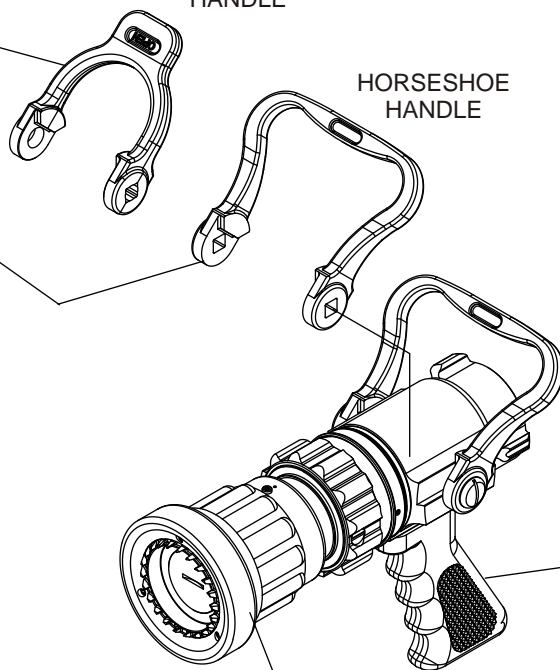

PHANTOM NOZZLE

HANDLE COLOR
RED
ORANGE
YELLOW
GREEN
BLUE
WHITE
GREY
BLACK

TAB HANDLE

HORSESHOE HANDLE

GRIP COLOR
RED
ORANGE
YELLOW
GREEN
BLUE
WHITE
GREY
BLACK

BUMPER COLOR
RED
ORANGE
YELLOW
GREEN
BLUE
WHITE
GREY
BLACK

FIGURES DEPICT GENERAL PRODUCT TYPES ONLY AND ARE NOT INTENDED TO BE INCLUSIVE OF ALL PRODUCT FEATURES.

ELKHART BRASS MFG. CO., INC. ELKHART, INDIANA	
THIS DRAWING CONTAINS INFORMATION THAT IS PROPRIETARY TO ELKHART BRASS MFG. CO., INC. AND MAY NOT BE USED TO PRODUCE ANY PARTS, ASSEMBLIES OR PRODUCTS DESCRIBED HEREIN WITHOUT EXPRESS WRITTEN PERMISSION.	
PHANTOM PAGE 2 OF 3 06/2008	CONFIGURATION DRAWING