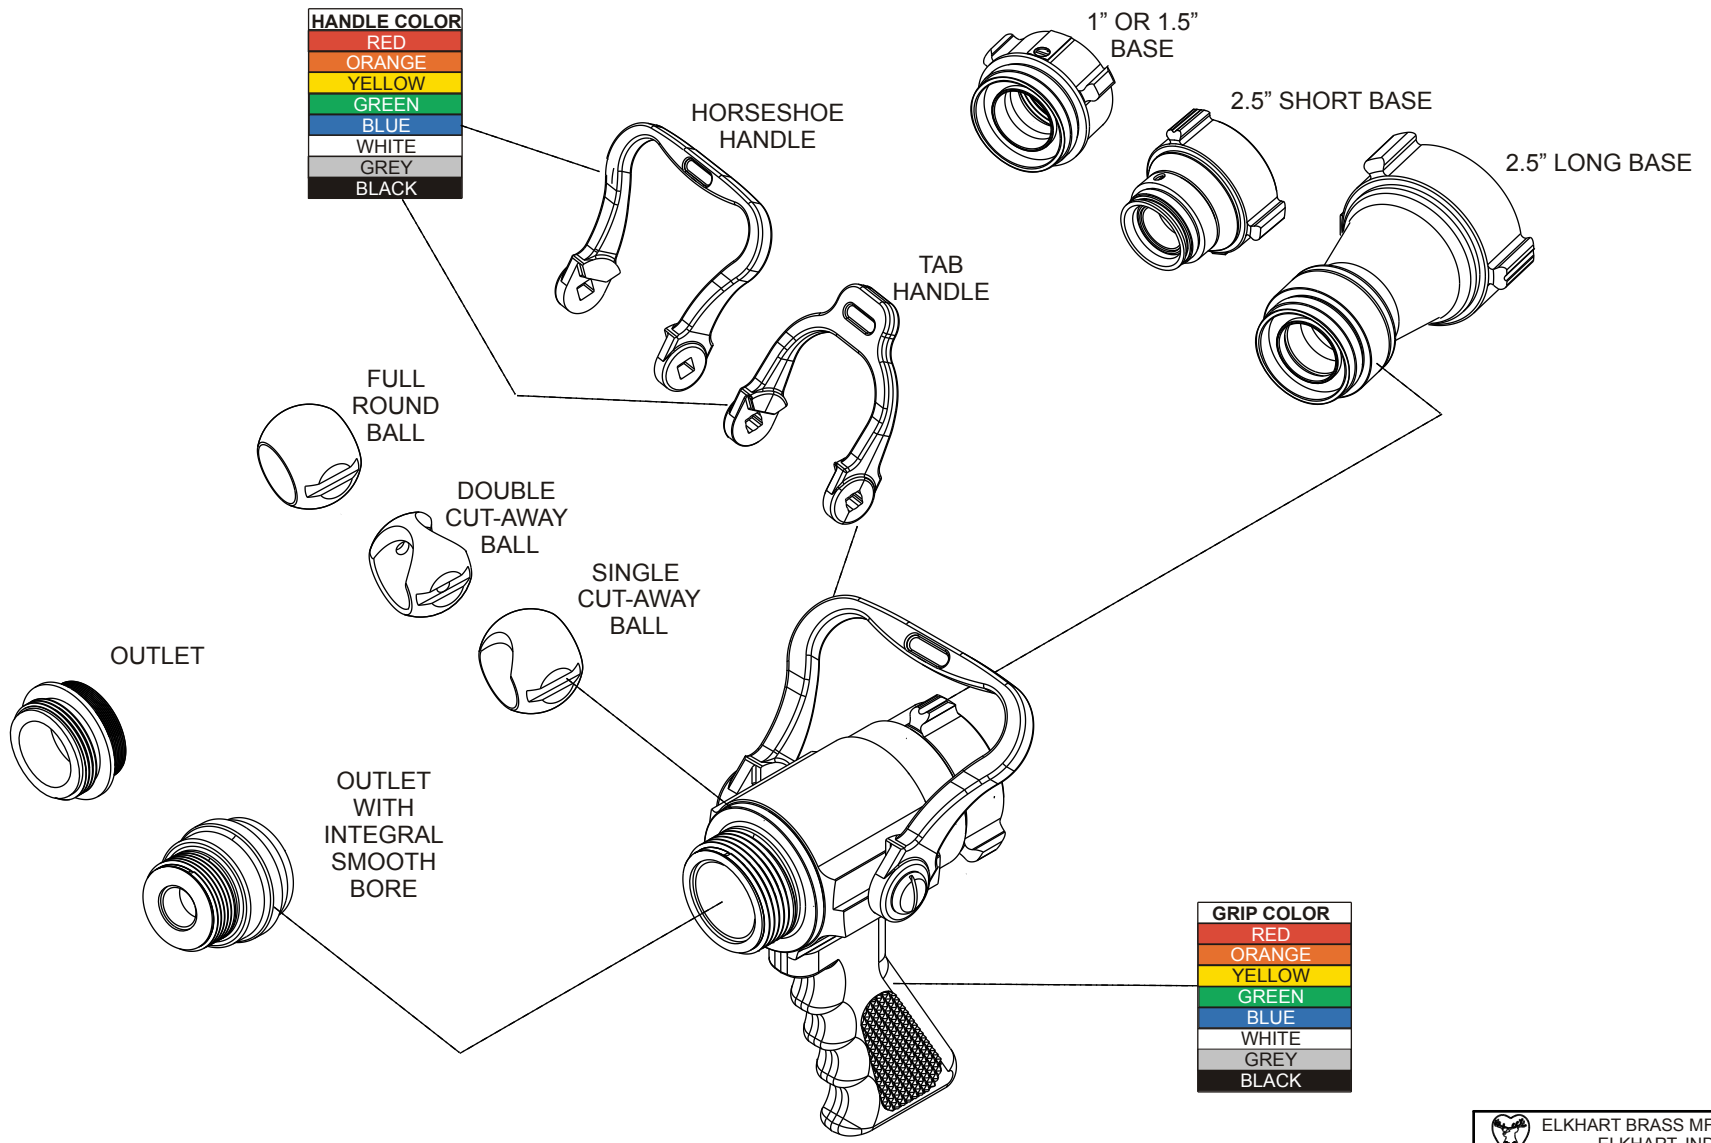

BALL SHUT-OFF

FIGURES DEPICT GENERAL PRODUCT TYPES ONLY AND ARE NOT INTENDED TO BE INCLUSIVE OF ALL PRODUCT FEATURES.

ELKHART BRASS MFG. CO., INC. ELKHART, INDIANA	
THIS DRAWING CONTAINS INFORMATION THAT IS PROPRIETARY TO ELKHART BRASS MFG. CO., INC. AND MAY NOT BE USED TO PRODUCE ANY PARTS, ASSEMBLIES OR PRODUCTS DESCRIBED HEREIN WITHOUT EXPRESS WRITTEN PERMISSION.	
BALL SHUT-OFF & PLAYPIPE PAGE 1 OF 3 06/2008	CONFIGURATION DRAWING