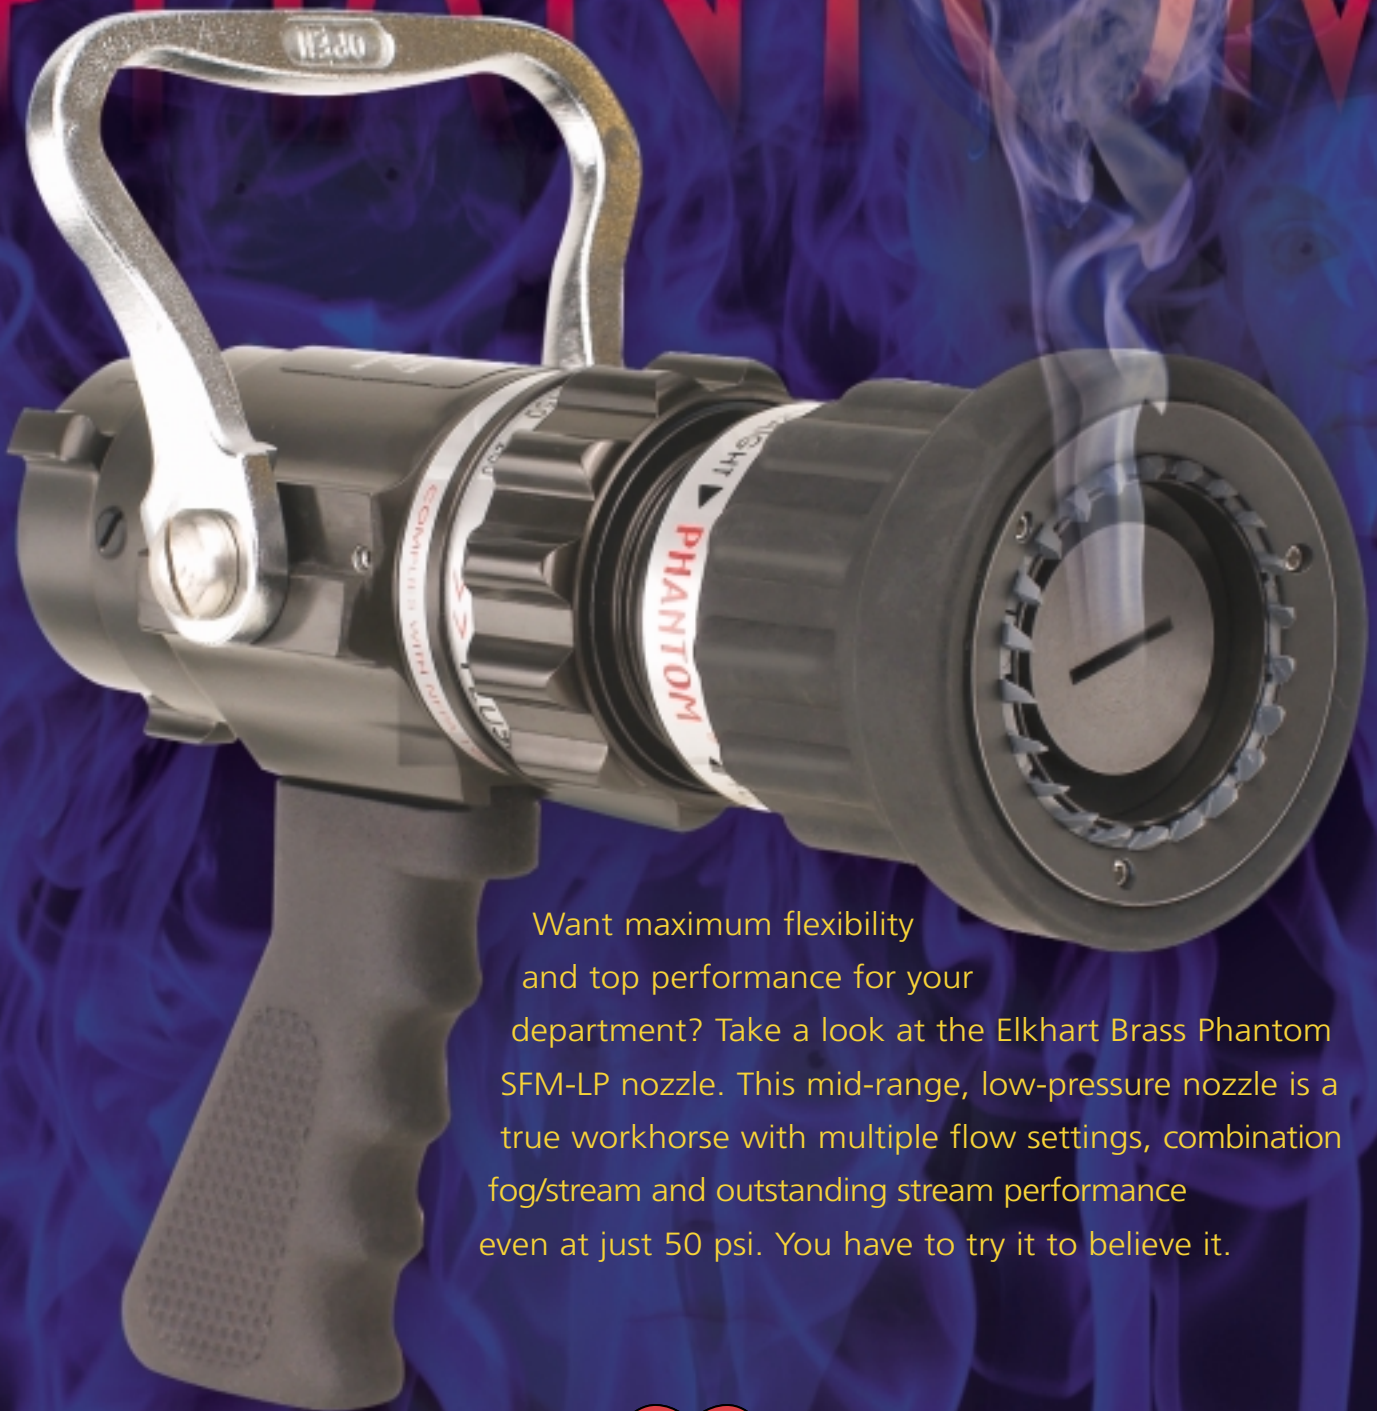

ELKHART BRASS PUT YOUR HANDS ON ALL

PHANTOM

Want maximum flexibility and top performance for your department? Take a look at the Elkhart Brass Phantom SFM-LP nozzle. This mid-range, low-pressure nozzle is a true workhorse with multiple flow settings, combination fog/stream and outstanding stream performance even at just 50 psi. You have to try it to believe it.

Elkhart Brass
Fire Fighting Equipment

PHANTOM

FEATURES

**Phantom
SFM-LP nozzle**

**Phantom
TSM-LP nozzle**

Maximum Firefighting Flexibility

- « Combination fog and straight stream
- « Constant gallonage
- « Multi-flow settings
- « Five flow settings: flush and 30, 95, 125, 150, and 200 GPM
- « 1.5" mid-range low pressure capability
- « Exceptional stream quality as low as 50 psi
- « 1.5" swivel base

Safe, Comfortable Handling and Easy Maintenance

- « Pistol grips and handles in a choice of colors
- « Heavy-duty protective urethane bumper
- « Durable lightweight Elk-O-Lite construction
- « Replaceable, spinning teeth for wide, protective fog
- « Easy to see and read reflective labeling