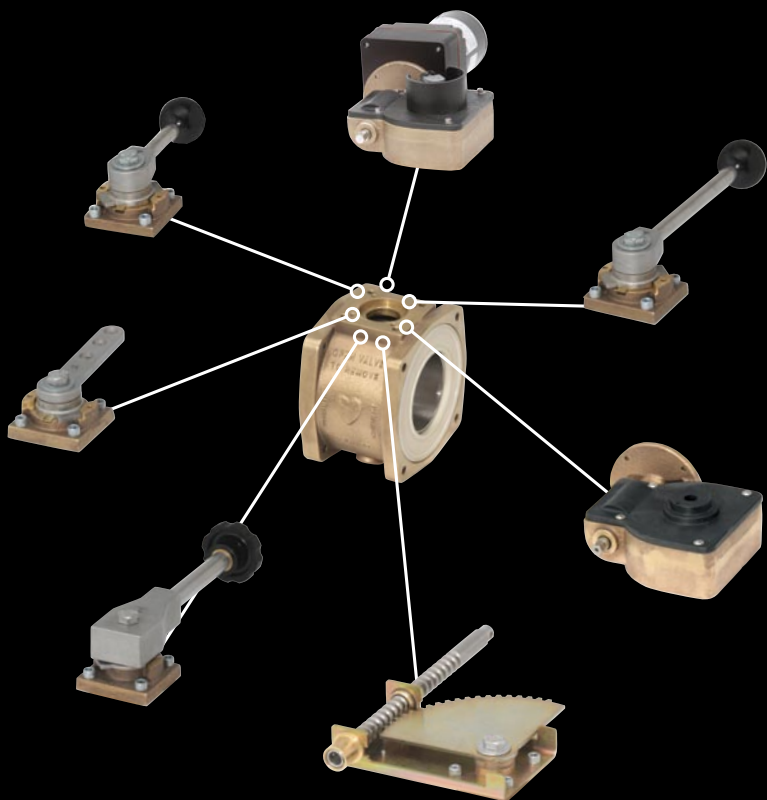

- ✓ Works well under pressure.
- ✓ Plays well with others.
- ✓ Listens well.
- ✓ Follows directions.
- ✓ Accepts responsibility.

THE UNIBODY VALVE

Pick your valve. Then choose an actuator. Any size — it doesn't matter. In fact pick more than one actuator. The Unibody Valve was designed for unprecedented compatibility and versatility. The single-body design of the Unibody Valve makes configuration and installation a cake walk. And with bi-directional flow and no o-rings, service is a breeze. The cross-compatibility also makes switch-out fast and easy. Best of all it's made by Elkhart Brass so you know you're getting a quality product with a trusted history of firefighting behind it. Visit www.unibodyvalve.com or call 1-800-346-0250 for more information.